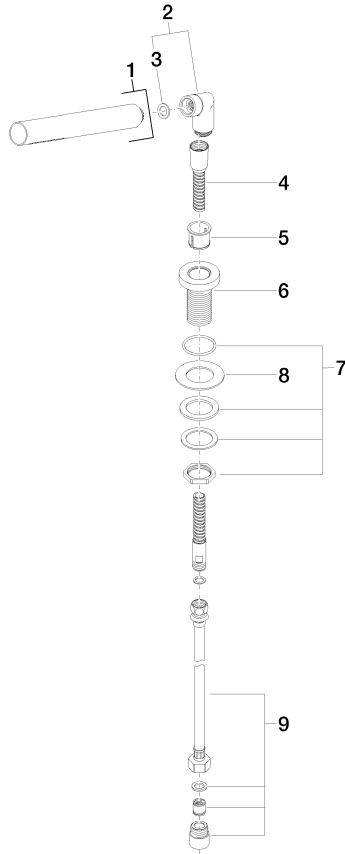

Hand shower set for bath rim or tile edge installation - Brushed Champagne (22kt Gold)

TARA

27 702 979

Fits: TARA, LISSÉ

- COMPACT RAIN, max. flow rate 6.8 l/min (at 3 bar)
- with anti-scale system
- rosette Ø 50 mm
- hole diameter 32 mm
- metal shower hose 1750mm with integrated anti-twist protection
- WRAS 2209005

**Hand shower set for bath rim or tile edge installation - Brushed Champagne
(22kt Gold)**

TARA

27 702 979
mm [inches]

Flow rate chart

Codes & Standards

EN 1717

Scottish Water
Byelaws

UK Water Supply
Regulations

Hand shower set for bath rim or tile edge installation - Brushed Champagne
(22kt Gold)

TARA

27 702 979

Certificates

Belgaqua_21-383-2 WRAS_2209

27 702 979

Product version from 5/15/2020

Parts for other
finishes can be found
here: [Chrome](#)

Hand shower set for bath rim or tile edge installation - Brushed Champagne
(22kt Gold)

TARA

27 702 979

Spare parts list

Product version from 5/15/2020