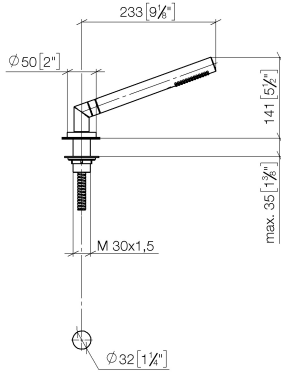

Hand shower set for bath rim or tile edge installation - Brushed Champagne (22kt Gold)

TARA

27 702 979

Fits: TARA, LISSÉ

- COMPACT RAIN, max. flow rate 6.8 l/min (at 3 bar)
- with anti-scale system
- rosette Ø 50 mm
- hole diameter 32 mm
- metal shower hose 1750mm with integrated anti-twist protection
- WRAS 2209005

Two-piece design allows hose to later be changed without dismantling the fitting.

Intrinsic protection against back flow.

	Brushed Champagne (22kt Gold)	27 702 979-46
	Chrome	27 702 979-00
	Brushed Platinum	27 702 979-06
	Platinum	27 702 979-08
	Durabrand (23kt Gold)	27 702 979-09
	Dark Chrome	27 702 979-19
	Brushed Light Gold	27 702 979-27
	Brushed Durabrand (23kt Gold)	27 702 979-28
	Matte Black	27 702 979-33
	Brushed Bronze	27 702 979-42
	Champagne (22kt Gold)	27 702 979-47
	Brushed Chrome	27 702 979-93
	Brushed Dark Platinum	27 702 979-99

**Hand shower set for bath rim or tile edge installation - Brushed Champagne
(22kt Gold)**

TARA

27 702 979
mm [inches]

Flow rate chart

Codes & Standards

EN 1717

Scottish Water
Byelaws

UK Water Supply
Regulations

Hand shower set for bath rim or tile edge installation - Brushed Champagne
(22kt Gold)

TARA

27 702 979

Spare parts list

Product version from 5/15/2020