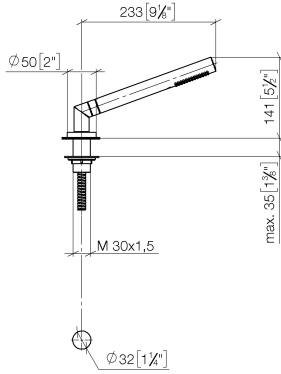

27 702 979

Fits: TARA, LISSÉ

- COMPACT RAIN, max. flow rate 6.8 l/min (at 3 bar)
- with anti-scale system
- rosette Ø 50 mm
- hole diameter 32 mm
- metal shower hose 1750mm with integrated anti-twist protection
- WRAS 2209005

Two-piece design allows hose to later be changed without dismantling the fitting.

Intrinsic protection against back flow.

	Champagne (22kt Gold)	27 702 979-47
	Chrome	27 702 979-00
	Brushed Platinum	27 702 979-06
	Platinum	27 702 979-08
	Durabronze (23kt Gold)	27 702 979-09
	Dark Chrome	27 702 979-19
	Brushed Light Gold	27 702 979-27
	Brushed Durabronze (23kt Gold)	27 702 979-28
	Matte Black	27 702 979-33
	Brushed Bronze	27 702 979-42
	Brushed Champagne (22kt Gold)	27 702 979-46
	Brushed Chrome	27 702 979-93
	Brushed Dark Platinum	27 702 979-99

27 702 979

mm [inches]

Flow rate chart

Codes & Standards

EN 1717

Scottish Water
Byelaws

UK Water Supply
Regulations

Hand shower set for bath rim or tile edge installation - Champagne (22kt Gold)