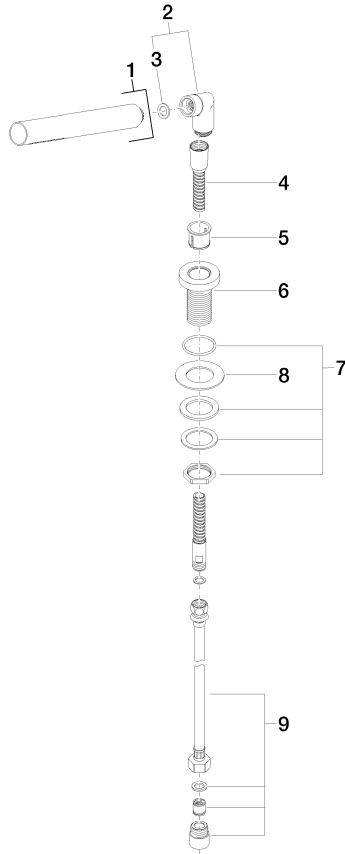

27 702 979

Fits: TARA, LISSÉ

- COMPACT RAIN, max. flow rate 6.8 l/min (at 3 bar)
- with anti-scale system
- rosette Ø 50 mm
- hole diameter 32 mm
- metal shower hose 1750mm with integrated anti-twist protection
- WRAS 2209005

Two-piece design allows hose to later be changed without dismantling the fitting.

Intrinsic protection against back flow.

	Champagne (22kt Gold)	27 702 979-47
	Chrome	27 702 979-00
	Brushed Platinum	27 702 979-06
	Platinum	27 702 979-08
	Durabronze (23kt Gold)	27 702 979-09
	Dark Chrome	27 702 979-19
	Brushed Light Gold	27 702 979-27
	Brushed Durabronze (23kt Gold)	27 702 979-28
	Matte Black	27 702 979-33
	Brushed Bronze	27 702 979-42
	Brushed Champagne (22kt Gold)	27 702 979-46
	Brushed Chrome	27 702 979-93
	Brushed Dark Platinum	27 702 979-99

27 702 979

mm [inches]

Flow rate chart

Codes & Standards

EN 1717

Scottish Water
Byelaws

UK Water Supply
Regulations

Hand shower set for bath rim or tile edge installation - Champagne (22kt Gold)

TARA

27 702 979

Certificates

Belgaqua_21-383-2 WRAS_2209

27 702 979

Product version from 5/15/2020

Parts for other finishes can be found here: [Chrome](#)

27 702 979