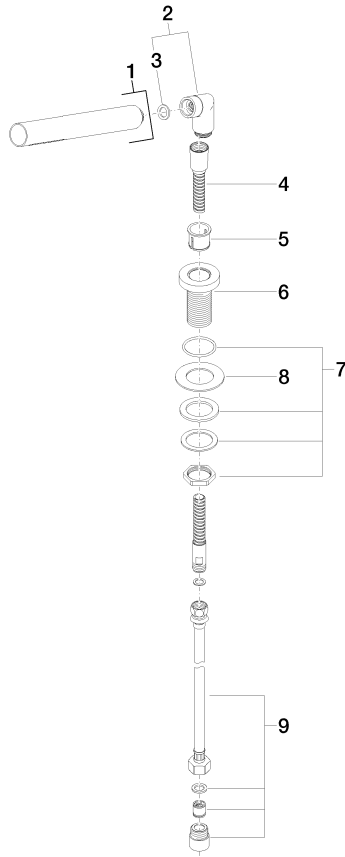

27 702 979

Fits: TARA, LISSÉ

- COMPACT RAIN, max. flow rate 6.8 l/min (at 3 bar)
- with anti-scale system
- rosette Ø 50 mm
- hole diameter 32 mm
- metal shower hose 1750mm with integrated anti-twist protection
- WRAS 2209005

27 702 979

mm [inches]

Flow rate chart

Codes & Standards

ASME A112.18.1

cUPC

EN 1717

Scottish Water  
Byelaws

## Hand shower set for bath rim or tile edge installation - Brushed Chrome

---

TARA

27 702 979

## Hand shower set for bath rim or tile edge installation - Brushed Chrome

TARA

27 702 979