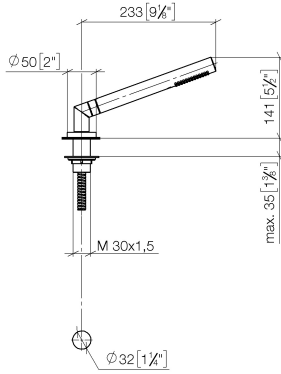

27 702 979

Fits: TARA, LISSÉ

- COMPACT RAIN, max. flow rate 6.8 l/min (at 3 bar)
- with anti-scale system
- rosette Ø 50 mm
- hole diameter 32 mm
- metal shower hose 1750mm with integrated anti-twist protection
- WRAS 2209005

Two-piece design allows hose to later be changed without dismantling the fitting.

Intrinsic protection against back flow.

	Brushed Chrome	27 702 979-93
	Chrome	27 702 979-00
	Brushed Platinum	27 702 979-06
	Platinum	27 702 979-08
	Durabronze (23kt Gold)	27 702 979-09
	Dark Chrome	27 702 979-19
	Brushed Light Gold	27 702 979-27
	Brushed Durabronze (23kt Gold)	27 702 979-28
	Matte Black	27 702 979-33
	Brushed Bronze	27 702 979-42
	Brushed Champagne (22kt Gold)	27 702 979-46
	Champagne (22kt Gold)	27 702 979-47
	Brushed Dark Platinum	27 702 979-99

27 702 979

mm [inches]

Flow rate chart

Codes & Standards

ASME A112.18.1

cUPC

EN 1717

Scottish Water  
Byelaws