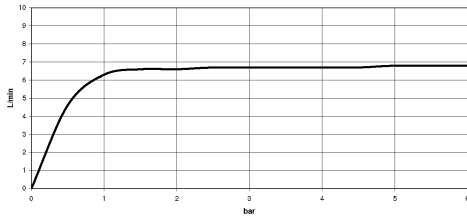

27 702 979

Fits: TARA, LISSÉ

- COMPACT RAIN, max. flow rate 6.8 l/min (at 3 bar)
- with anti-scale system
- rosette Ø 50 mm
- hole diameter 32 mm
- metal shower hose 1750mm with integrated anti-twist protection
- WRAS 2209005

Two-piece design allows hose to later be changed without dismantling the fitting.

Intrinsic protection against back flow.

	Brushed Dark Platinum	27 702 979-99
	Chrome	27 702 979-00
	Brushed Platinum	27 702 979-06
	Platinum	27 702 979-08
	Durabronze (23kt Gold)	27 702 979-09
	Dark Chrome	27 702 979-19
	Brushed Light Gold	27 702 979-27
	Brushed Durabronze (23kt Gold)	27 702 979-28
	Matte Black	27 702 979-33
	Brushed Bronze	27 702 979-42
	Brushed Champagne (22kt Gold)	27 702 979-46
	Champagne (22kt Gold)	27 702 979-47
	Brushed Chrome	27 702 979-93

27 702 979

mm [inches]

Flow rate chart

Codes & Standards

ASME A112.18.1

cUPC

EN 1717

Scottish Water  
Byelaws