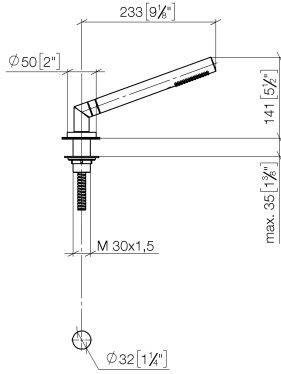

27 702 979

Fits: TARA, LISSÉ

- COMPACT RAIN, max. flow rate 6.8 l/min (at 3 bar)
- with anti-scale system
- rosette Ø 50 mm
- hole diameter 32 mm
- metal shower hose 1750mm with integrated anti-twist protection
- WRAS 2209005

Two-piece design allows hose to later be changed without dismantling the fitting.

Intrinsic protection against back flow.

	Brushed Dark Platinum	27 702 979-99
	Chrome	27 702 979-00
	Brushed Platinum	27 702 979-06
	Platinum	27 702 979-08
	Durabronze (23kt Gold)	27 702 979-09
	Dark Chrome	27 702 979-19
	Brushed Light Gold	27 702 979-27
	Brushed Durabronze (23kt Gold)	27 702 979-28
	Matte Black	27 702 979-33
	Brushed Bronze	27 702 979-42
	Brushed Champagne (22kt Gold)	27 702 979-46
	Champagne (22kt Gold)	27 702 979-47
	Brushed Chrome	27 702 979-93

27 702 979

mm [inches]

Flow rate chart

Codes & Standards

ASME A112.18.1

cUPC

EN 1717

Scottish Water  
Byelaws