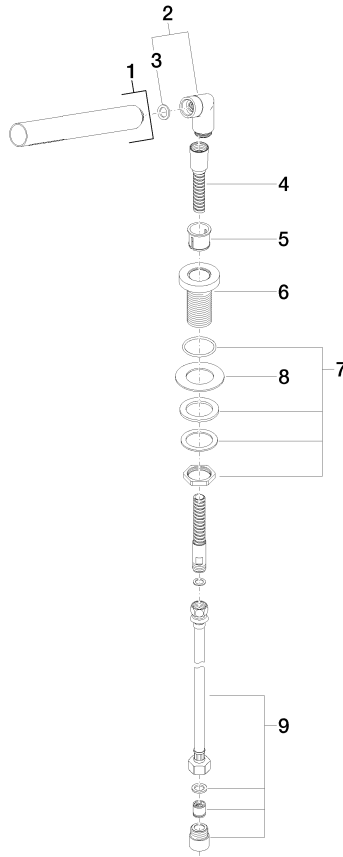

27 702 979

Fits: TARA, LISSÉ

- COMPACT RAIN, max. flow rate 6.8 l/min (at 3 bar)
- with anti-scale system
- rosette Ø 50 mm
- hole diameter 32 mm
- metal shower hose 1750mm with integrated anti-twist protection
- WRAS 2209005

27 702 979

mm [inches]

Flow rate chart

Codes & Standards

ASME A112.18.1

cUPC

EN 1717

Scottish Water  
Byelaws

## Hand shower set for bath rim or tile edge installation - Brushed Dark Platinum

---

TARA

27 702 979

## Hand shower set for bath rim or tile edge installation - Brushed Dark Platinum

TARA

27 702 979