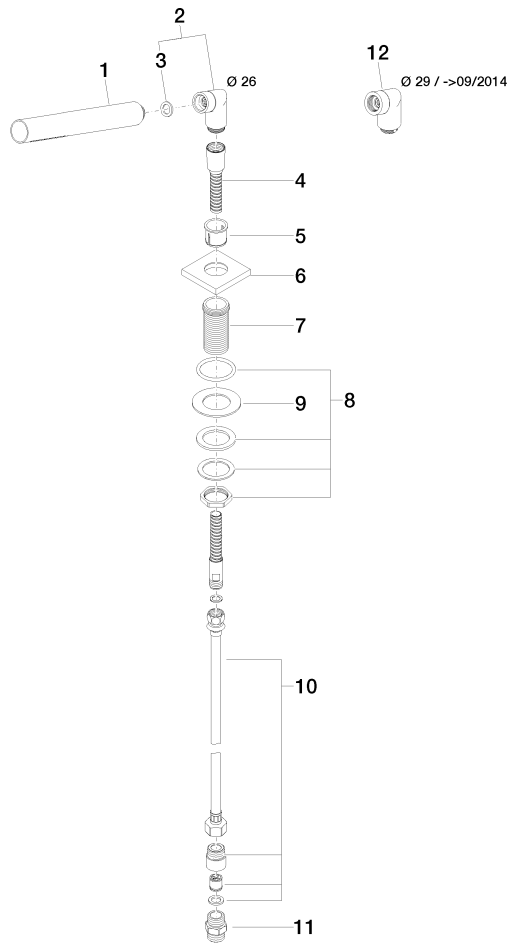

27 702 980

Fits: IMO, MEM, CL.1, CYO

- COMPACT RAIN, max. flow rate 6.8 l/min (at 3 bar)
- with anti-scale system
- rosette 60 x 60 mm
- hole diameter 32 mm
- metal shower hose 2250mm with integrated anti-twist protection

Two-piece design allows hose to later be changed without dismantling the fitting.

Intrinsic protection against back flow.

	Platinum	27 702 980-08
	Chrome	27 702 980-00
	Brushed Platinum	27 702 980-06
	Dark Chrome	27 702 980-19
	Brushed Light Gold	27 702 980-27
	Brushed Durabronze (23kt Gold)	27 702 980-28
	Matte Black	27 702 980-33
	Brushed Champagne (22kt Gold)	27 702 980-46
	Champagne (22kt Gold)	27 702 980-47
	Brushed Chrome	27 702 980-93
	Brushed Dark Platinum	27 702 980-99

27 702 980

Flow rate chart

Certificates

IAPMO\_4976 (5). Belgaqua\_21-383- WRAS\_2209005.  
27\_8.

27 702 980

Parts for other finishes can be found here: Chrome

Spare parts list

No.	Item Number	Name	Quantity used	Delivery time
1	90 12 11 140 30-08	shower	1	40
2	04 24 04 287 00-08	nipple	1	40
3	90 14 20 002 00 90	seal	1	2
4	28 322 970-00	Metal shower hose 1/2" x 3/8" x 1750 mm - Chrome	1	2
5	90 18 40 085 00 90	sleeve	1	2
6	09 27 68 003-08	rosette	1	40
7	09 30 01 090-07	sleeve	1	30
8	04 23 10 032 46 90	fixing set	1	2
9	09 30 11 060 90	disc	1	2
10	12 505 970 90	High pressure hose 1/2" x 3/8" x 500 mm -	1	2
11	90 24 03 168 00 90	nipple	1	2
12	04 24 04 187 00-08	nipple	1	40