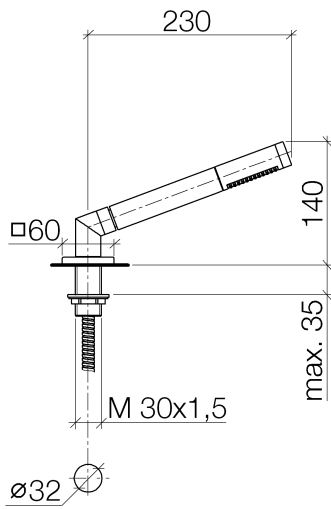

27 702 980

Fits: IMO, MEM, CL.1, CYO

- COMPACT RAIN, max. flow rate 6.8 l/min (at 3 bar)
- with anti-scale system
- rosette 60 x 60 mm
- hole diameter 32 mm
- metal shower hose 2250mm with integrated anti-twist protection

Two-piece design allows hose to later be changed without dismantling the fitting.

Intrinsic protection against back flow.

	Platinum	27 702 980-08
	Chrome	27 702 980-00
	Brushed Platinum	27 702 980-06
	Dark Chrome	27 702 980-19
	Brushed Light Gold	27 702 980-27
	Brushed Durabronze (23kt Gold)	27 702 980-28
	Matte Black	27 702 980-33
	Brushed Champagne (22kt Gold)	27 702 980-46
	Champagne (22kt Gold)	27 702 980-47
	Brushed Chrome	27 702 980-93
	Brushed Dark Platinum	27 702 980-99

27 702 980

Flow rate chart

Certificates

IAPMO\_4976 (5). Belgaqua\_21-383- WRAS\_2209005.  
27\_8.

27 702 980

Parts for other finishes can be found here: Chrome

Spare parts list

No.	Item Number	Name	Quantity used	Delivery time
1	90 12 11 140 30-08	shower	1	40
2	04 24 04 287 00-08	nipple	1	40
3	90 14 20 002 00 90	seal	1	2
4	28 322 970-00	Metal shower hose 1/2" x 3/8" x 1750 mm - Chrome	1	2
5	90 18 40 085 00 90	sleeve	1	2
6	09 27 68 003-08	rosette	1	40
7	09 30 01 090-07	sleeve	1	30
8	04 23 10 032 46 90	fixing set	1	2
9	09 30 11 060 90	disc	1	2
10	12 505 970 90	High pressure hose 1/2" x 3/8" x 500 mm -	1	2
11	90 24 03 168 00 90	nipple	1	2
12	04 24 04 187 00-08	nipple	1	40