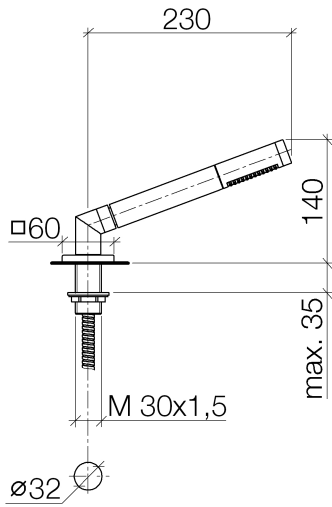

Hand shower set for bath rim or tile edge installation - Brushed Durabronz (23kt Gold)

IMO

27 702 980

Fits: IMO, MEM, CL.1, CYO

- COMPACT RAIN, max. flow rate 6.8 l/min (at 3 bar)
- with anti-scale system
- rosette 60 x 60 mm
- hole diameter 32 mm
- metal shower hose 2250mm with integrated anti-twist protection

Two-piece design allows hose to later be changed without dismantling the fitting.

Intrinsic protection against back flow.

	Brushed Durabronz (23kt Gold)	27 702 980-28
	Chrome	27 702 980-00
	Brushed Platinum	27 702 980-06
	Platinum	27 702 980-08
	Dark Chrome	27 702 980-19
	Brushed Light Gold	27 702 980-27
	Matte Black	27 702 980-33
	Brushed Champagne (22kt Gold)	27 702 980-46
	Champagne (22kt Gold)	27 702 980-47
	Brushed Chrome	27 702 980-93
	Brushed Dark Platinum	27 702 980-99

27 702 980

Flow rate chart

Certificates

Belgaqua_21-383- WRAS_2209005.
27_8.

Hand shower set for bath rim or tile edge installation - Brushed Durabronz (23kt Gold)

IMO

27 702 980

Parts for other finishes can be found here: Chrome

Spare parts list

No.	Item Number	Name	Quantity used	Delivery time
1	90 12 11 140 30-28	shower	1	20
2	04 24 04 287 00-28	nipple	1	20
3	90 14 20 002 00 90	seal	1	2
4	28 322 970-28	Metal shower hose 1/2" x 3/8" x 1750 mm - Brushed Durabronz (23kt Gold)	1	20
5	90 18 40 085 00 90	sleeve	1	2
6	09 27 68 003-28	rosette	1	20
7	09 30 01 090-07	sleeve	1	30
8	04 23 10 032 46 90	fixing set	1	2
9	09 30 11 060 90	disc	1	2
10	12 505 970 90	High pressure hose 1/2" x 3/8" x 500 mm -	1	2
11	90 24 03 168 00 90	nipple	1	2
12	04 24 04 187 00-28	nipple	1	20