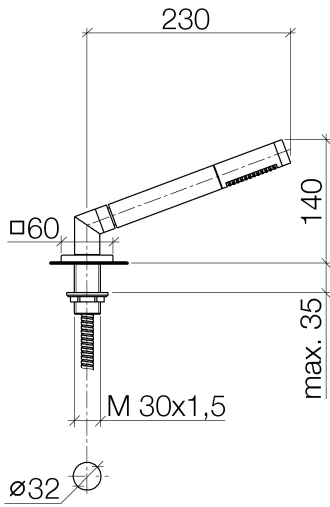

27 702 980

Fits: IMO, MEM, CL.1, CYO

- COMPACT RAIN, max. flow rate 6.8 l/min (at 3 bar)
- with anti-scale system
- rosette 60 x 60 mm
- hole diameter 32 mm
- metal shower hose 2250mm with integrated anti-twist protection

Two-piece design allows hose to later be changed without dismantling the fitting.

Intrinsic protection against back flow.

	Matte Black	27 702 980-33
	Chrome	27 702 980-00
	Brushed Platinum	27 702 980-06
	Platinum	27 702 980-08
	Dark Chrome	27 702 980-19
	Brushed Light Gold	27 702 980-27
	Brushed Durabronze (23kt Gold)	27 702 980-28
	Brushed Champagne (22kt Gold)	27 702 980-46
	Champagne (22kt Gold)	27 702 980-47
	Brushed Chrome	27 702 980-93
	Brushed Dark Platinum	27 702 980-99

27 702 980

Flow rate chart

Certificates

IAPMO_4976 (5). Belgaqua_21-383- WRAS_2209005.
27_8.

27 702 980

Parts for other finishes can be found here: [Chrome](#)

Spare parts list

No.	Item Number	Name	Quantity used	Delivery time
1	90 12 11 140 30-33	shower	1	30
2	04 24 04 287 00-33	nipple	1	30
3	90 14 20 002 00 90	seal	1	2
4	28 322 970-33	Metal shower hose 1/2" x 3/8" x 1750 mm - Matte Black	1	2
5	90 18 40 085 00 90	sleeve	1	2
6	09 27 68 003-33	rosette	1	30
7	09 30 01 090-07	sleeve	1	30
8	04 23 10 032 46 90	fixing set	1	2
9	09 30 11 060 90	disc	1	2
10	12 505 970 90	High pressure hose 1/2" x 3/8" x 500 mm -	1	2
11	90 24 03 168 00 90	nipple	1	2
12	04 24 04 187 00-33	nipple	1	30