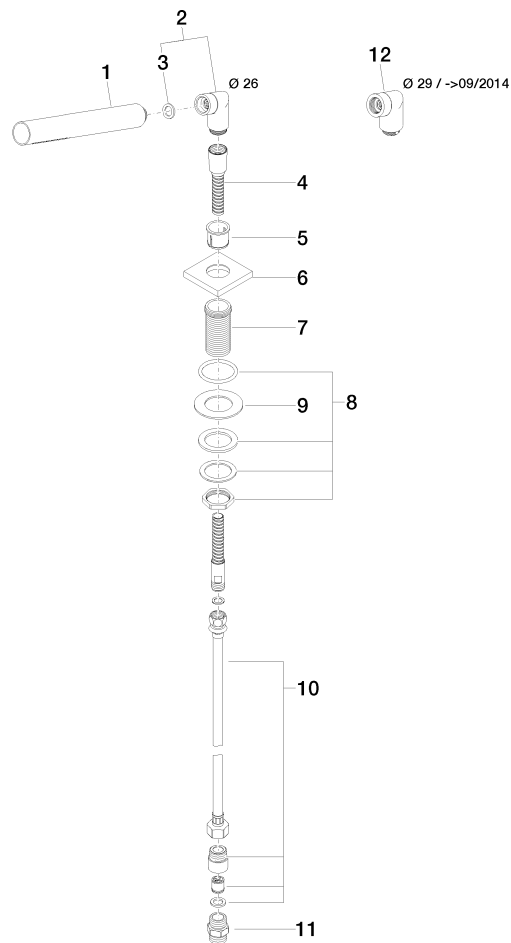

27 702 980

Fits: IMO, MEM, CL.1, CYO

- COMPACT RAIN, max. flow rate 6.8 l/min (at 3 bar)
- with anti-scale system
- rosette 60 x 60 mm
- hole diameter 32 mm
- metal shower hose 2250mm with integrated anti-twist protection

Two-piece design allows hose to later be changed without dismantling the fitting.

Intrinsic protection against back flow.

	Matte Black	27 702 980-33
	Chrome	27 702 980-00
	Brushed Platinum	27 702 980-06
	Platinum	27 702 980-08
	Dark Chrome	27 702 980-19
	Brushed Light Gold	27 702 980-27
	Brushed Durabronze (23kt Gold)	27 702 980-28
	Brushed Champagne (22kt Gold)	27 702 980-46
	Champagne (22kt Gold)	27 702 980-47
	Brushed Chrome	27 702 980-93
	Brushed Dark Platinum	27 702 980-99

27 702 980

Flow rate chart

Certificates

IAPMO_4976 (5). Belgaqua_21-383- WRAS_2209005.
27_8.

27 702 980

Parts for other finishes can be found here: [Chrome](#)

Spare parts list

No.	Item Number	Name	Quantity used	Delivery time
1	90 12 11 140 30-33	shower	1	30
2	04 24 04 287 00-33	nipple	1	30
3	90 14 20 002 00 90	seal	1	2
4	28 322 970-33	Metal shower hose 1/2" x 3/8" x 1750 mm - Matte Black	1	2
5	90 18 40 085 00 90	sleeve	1	2
6	09 27 68 003-33	rosette	1	30
7	09 30 01 090-07	sleeve	1	30
8	04 23 10 032 46 90	fixing set	1	2
9	09 30 11 060 90	disc	1	2
10	12 505 970 90	High pressure hose 1/2" x 3/8" x 500 mm -	1	2
11	90 24 03 168 00 90	nipple	1	2
12	04 24 04 187 00-33	nipple	1	30