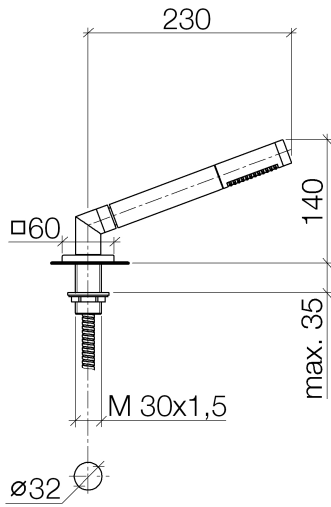

27 702 980

Fits: IMO, MEM, CL.1, CYO

- COMPACT RAIN, max. flow rate 6.8 l/min (at 3 bar)
- with anti-scale system
- rosette 60 x 60 mm
- hole diameter 32 mm
- metal shower hose 2250mm with integrated anti-twist protection

Two-piece design allows hose to later be changed without dismantling the fitting.

Intrinsic protection against back flow.

	Champagne (22kt Gold)	27 702 980-47
	Chrome	27 702 980-00
	Brushed Platinum	27 702 980-06
	Platinum	27 702 980-08
	Dark Chrome	27 702 980-19
	Brushed Light Gold	27 702 980-27
	Brushed Durabronze (23kt Gold)	27 702 980-28
	Matte Black	27 702 980-33
	Brushed Champagne (22kt Gold)	27 702 980-46
	Brushed Chrome	27 702 980-93
	Brushed Dark Platinum	27 702 980-99

27 702 980

Flow rate chart

Certificates

Belgaqua_21-383- WRAS_2209005.
27_8.

27 702 980

Parts for other finishes can be found here: [Chrome](#)

Spare parts list

No.	Item Number	Name	Quantity used	Delivery time
1	90 12 11 140 30-47	shower	1	30
2	04 24 04 287 00-47	nipple	1	30
3	90 14 20 002 00 90	seal	1	2
4	28 322 970-47	Metal shower hose 1/2" x 3/8" x 1750 mm - Champagne (22kt Gold)	1	30
5	90 18 40 085 00 90	sleeve	1	2
6	09 27 68 003-47	rosette	1	30
7	09 30 01 090-07	sleeve	1	30
8	04 23 10 032 46 90	fixing set	1	2
9	09 30 11 060 90	disc	1	2
10	12 505 970 90	High pressure hose 1/2" x 3/8" x 500 mm -	1	2
11	90 24 03 168 00 90	nipple	1	2
12	04 24 04 187 00-47	nipple	1	60