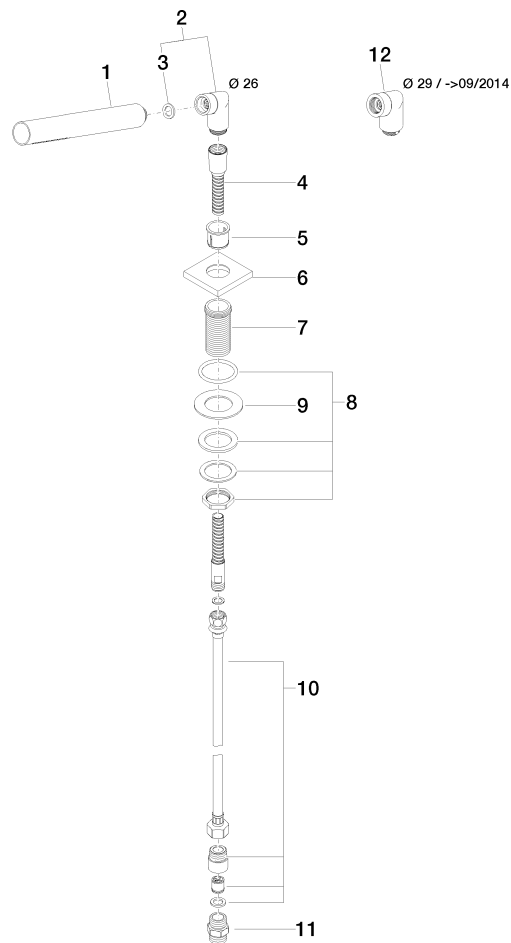

27 702 980

Fits: IMO, MEM, CL.1, CYO

- COMPACT RAIN, max. flow rate 6.8 l/min (at 3 bar)
- with anti-scale system
- rosette 60 x 60 mm
- hole diameter 32 mm
- metal shower hose 2250mm with integrated anti-twist protection

Two-piece design allows hose to later be changed without dismantling the fitting.

Intrinsic protection against back flow.

	Champagne (22kt Gold)	27 702 980-47
	Chrome	27 702 980-00
	Brushed Platinum	27 702 980-06
	Platinum	27 702 980-08
	Dark Chrome	27 702 980-19
	Brushed Light Gold	27 702 980-27
	Brushed Durabronze (23kt Gold)	27 702 980-28
	Matte Black	27 702 980-33
	Brushed Champagne (22kt Gold)	27 702 980-46
	Brushed Chrome	27 702 980-93
	Brushed Dark Platinum	27 702 980-99

27 702 980

Flow rate chart

Certificates

Belgaqua_21-383- WRAS_2209005.
27_8.

27 702 980

Parts for other finishes can be found here: [Chrome](#)

Spare parts list

No.	Item Number	Name	Quantity used	Delivery time
1	90 12 11 140 30-47	shower	1	30
2	04 24 04 287 00-47	nipple	1	30
3	90 14 20 002 00 90	seal	1	2
4	28 322 970-47	Metal shower hose 1/2" x 3/8" x 1750 mm - Champagne (22kt Gold)	1	30
5	90 18 40 085 00 90	sleeve	1	2
6	09 27 68 003-47	rosette	1	30
7	09 30 01 090-07	sleeve	1	30
8	04 23 10 032 46 90	fixing set	1	2
9	09 30 11 060 90	disc	1	2
10	12 505 970 90	High pressure hose 1/2" x 3/8" x 500 mm -	1	2
11	90 24 03 168 00 90	nipple	1	2
12	04 24 04 187 00-47	nipple	1	60