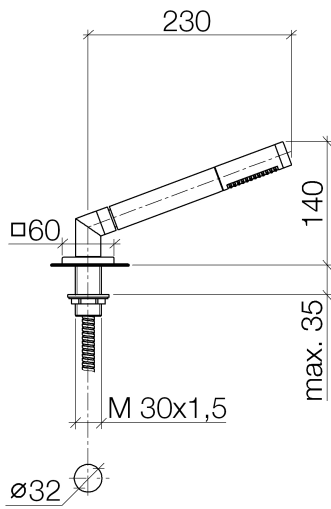

27 702 980

Fits: IMO, MEM, CL.1, CYO

- COMPACT RAIN, max. flow rate 6.8 l/min (at 3 bar)
- with anti-scale system
- rosette 60 x 60 mm
- hole diameter 32 mm
- metal shower hose 2250mm with integrated anti-twist protection

27 702 980

Flow rate chart

Certificates

IAPMO\_4976 (2). Belgaqua\_21-383- WRAS\_2209005.  
27\_8.

27 702 980

Parts for other finishes can be found here: [Chrome](#)

**Spare parts list**

| No. | Item Number        | Name   | Quantity used | Delivery time |
|-----|--------------------|--|---------------|---------------|
| 1   | 90 12 11 140 30-93 | shower   | 1             | 20            |
| 2   | 04 24 04 287 00-93 | nipple   | 1             | 20            |
| 3   | 90 14 20 002 00 90 | seal   | 1             | 2             |
| 4   | 28 322 970-93      | Metal shower hose 1/2" x 3/8" x 1750 mm - Brushed Chrome | 1             | 20            |
| 5   | 90 18 40 085 00 90 | sleeve   | 1             | 2             |
| 6   | 09 27 68 003-93    | rosette  | 1             | 20            |
| 7   | 09 30 01 090-07    | sleeve   | 1             | 30            |
| 8   | 04 23 10 032 46 90 | fixing set   | 1             | 2             |
| 9   | 09 30 11 060 90    | disc   | 1             | 2             |
| 10  | 12 505 970 90      | High pressure hose 1/2" x 3/8" x 500 mm -                | 1             | 2             |
| 11  | 90 24 03 168 00 90 | nipple   | 1             | 2             |
| 12  | 04 24 04 187 00-93 | nipple   | 1             | -             |