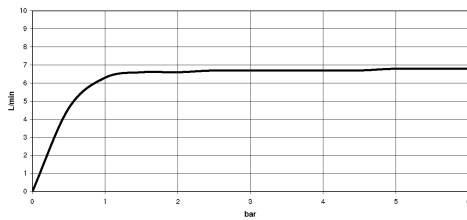

27 702 980

Flow rate chart

Certificates

IAPMO\_4976 (2). Belgaqua\_21-383- WRAS\_2209005.  
27\_8.

27 702 980

Parts for other finishes can be found here: [Chrome](#)

**Spare parts list**

| No. | Item Number        | Name   | Quantity used | Delivery time |
|-----|--------------------|--|---------------|---------------|
| 1   | 90 12 11 140 30-93 | shower   | 1             | 20            |
| 2   | 04 24 04 287 00-93 | nipple   | 1             | 20            |
| 3   | 90 14 20 002 00 90 | seal   | 1             | 2             |
| 4   | 28 322 970-93      | Metal shower hose 1/2" x 3/8" x 1750 mm - Brushed Chrome | 1             | 20            |
| 5   | 90 18 40 085 00 90 | sleeve   | 1             | 2             |
| 6   | 09 27 68 003-93    | rosette  | 1             | 20            |
| 7   | 09 30 01 090-07    | sleeve   | 1             | 30            |
| 8   | 04 23 10 032 46 90 | fixing set   | 1             | 2             |
| 9   | 09 30 11 060 90    | disc   | 1             | 2             |
| 10  | 12 505 970 90      | High pressure hose 1/2" x 3/8" x 500 mm -                | 1             | 2             |
| 11  | 90 24 03 168 00 90 | nipple   | 1             | 2             |
| 12  | 04 24 04 187 00-93 | nipple   | 1             | -             |