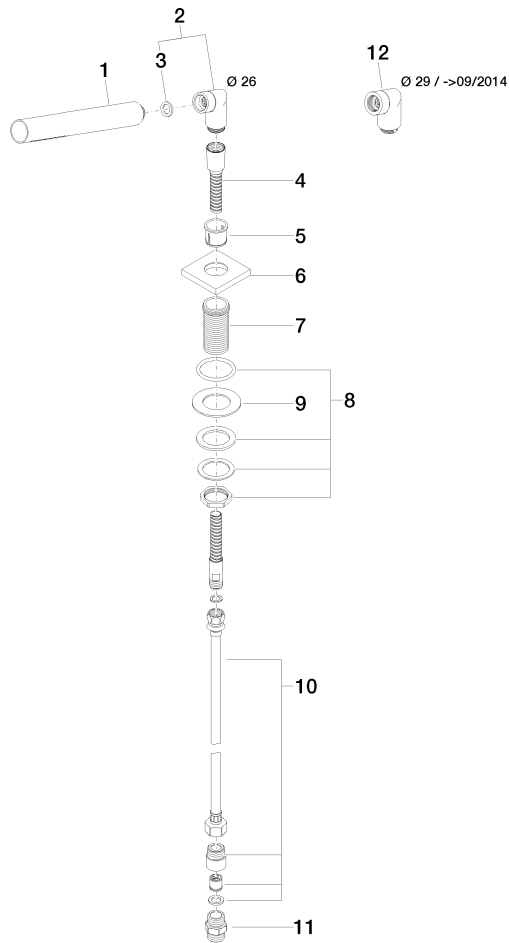

27 702 980

Fits: IMO, MEM, CL.1, CYO

- COMPACT RAIN, max. flow rate 6.8 l/min (at 3 bar)
- with anti-scale system
- rosette 60 x 60 mm
- hole diameter 32 mm
- metal shower hose 2250mm with integrated anti-twist protection

27 702 980

Flow rate chart

Certificates

IAPMO\_4976 (2). Belgaqua\_21-383- WRAS\_2209005.  
27\_8.

27 702 980

Parts for other finishes can be found here: [Chrome](#)

**Spare parts list**

| No. | Item Number        | Name   | Quantity used | Delivery time |
|-----|--------------------|--|---------------|---------------|
| 1   | 90 12 11 140 30-93 | shower   | 1             | 20            |
| 2   | 04 24 04 287 00-93 | nipple   | 1             | 20            |
| 3   | 90 14 20 002 00 90 | seal   | 1             | 2             |
| 4   | 28 322 970-93      | Metal shower hose 1/2" x 3/8" x 1750 mm - Brushed Chrome | 1             | 20            |
| 5   | 90 18 40 085 00 90 | sleeve   | 1             | 2             |
| 6   | 09 27 68 003-93    | rosette  | 1             | 20            |
| 7   | 09 30 01 090-07    | sleeve   | 1             | 30            |
| 8   | 04 23 10 032 46 90 | fixing set   | 1             | 2             |
| 9   | 09 30 11 060 90    | disc   | 1             | 2             |
| 10  | 12 505 970 90      | High pressure hose 1/2" x 3/8" x 500 mm -                | 1             | 2             |
| 11  | 90 24 03 168 00 90 | nipple   | 1             | 2             |
| 12  | 04 24 04 187 00-93 | nipple   | 1             | -             |