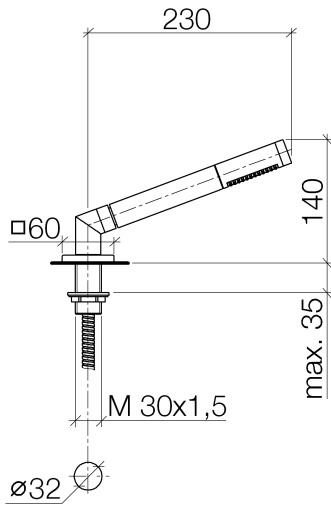

27 702 980

Fits: IMO, MEM, CL.1, CYO

- COMPACT RAIN, max. flow rate 6.8 l/min (at 3 bar)
- with anti-scale system
- rosette 60 x 60 mm
- hole diameter 32 mm
- metal shower hose 2250mm with integrated anti-twist protection

Two-piece design allows hose to later be changed without dismantling the fitting.

Intrinsic protection against back flow.

	Brushed Dark Platinum	27 702 980-99
	Chrome	27 702 980-00
	Brushed Platinum	27 702 980-06
	Platinum	27 702 980-08
	Dark Chrome	27 702 980-19
	Brushed Light Gold	27 702 980-27
	Brushed Durabronze (23kt Gold)	27 702 980-28
	Matte Black	27 702 980-33
	Brushed Champagne (22kt Gold)	27 702 980-46
	Champagne (22kt Gold)	27 702 980-47
	Brushed Chrome	27 702 980-93

27 702 980

Flow rate chart

Certificates

Belgaqua_21-383- 27_8. WRAS_2209005. IAPMO_4976 (4).

27 702 980

Parts for other finishes can be found here: [Chrome](#)

Spare parts list

No.	Item Number	Name	Quantity used	Delivery time
1	90 12 11 140 30-99	shower	1	30
2	04 24 04 287 00-99	nipple	1	30
3	90 14 20 002 00 90	seal	1	2
4	28 322 970-99	Metal shower hose 1/2" x 3/8" x 1750 mm - Brushed Dark Platinum	1	2
5	90 18 40 085 00 90	sleeve	1	2
6	09 27 68 003-99	rosette	1	30
7	09 30 01 090-07	sleeve	1	30
8	04 23 10 032 46 90	fixing set	1	2
9	09 30 11 060 90	disc	1	2
10	12 505 970 90	High pressure hose 1/2" x 3/8" x 500 mm -	1	2
11	90 24 03 168 00 90	nipple	1	2
12	04 24 04 187 00-99	nipple	1	-