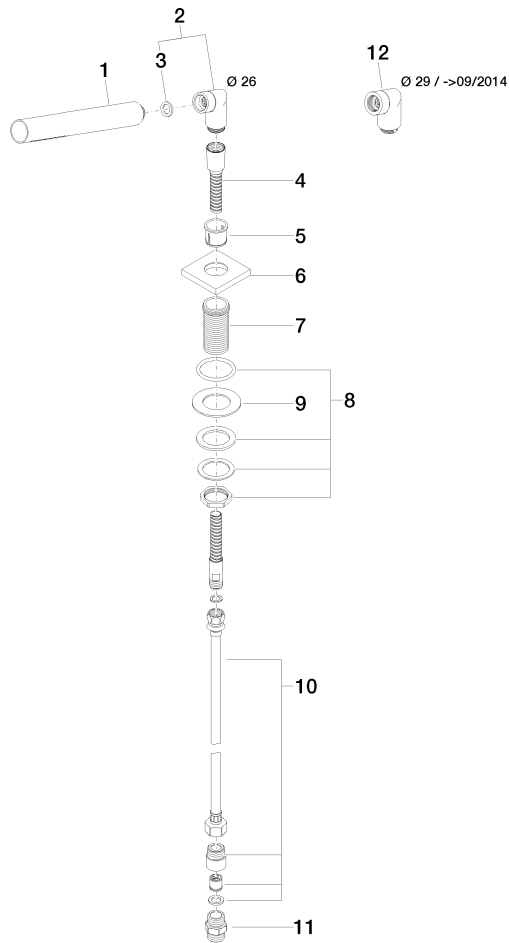

27 702 980

Fits: IMO, MEM, CL.1, CYO

- COMPACT RAIN, max. flow rate 6.8 l/min (at 3 bar)
- with anti-scale system
- rosette 60 x 60 mm
- hole diameter 32 mm
- metal shower hose 2250mm with integrated anti-twist protection

Two-piece design allows hose to later be changed without dismantling the fitting.

Intrinsic protection against back flow.

	Brushed Dark Platinum	27 702 980-99
	Chrome	27 702 980-00
	Brushed Platinum	27 702 980-06
	Platinum	27 702 980-08
	Dark Chrome	27 702 980-19
	Brushed Light Gold	27 702 980-27
	Brushed Durabronze (23kt Gold)	27 702 980-28
	Matte Black	27 702 980-33
	Brushed Champagne (22kt Gold)	27 702 980-46
	Champagne (22kt Gold)	27 702 980-47
	Brushed Chrome	27 702 980-93

27 702 980

Flow rate chart

Certificates

Belgaqua_21-383- 27_8. WRAS_2209005. IAPMO_4976 (4).

27 702 980

Parts for other finishes can be found here: [Chrome](#)

Spare parts list

No.	Item Number	Name	Quantity used	Delivery time
1	90 12 11 140 30-99	shower	1	30
2	04 24 04 287 00-99	nipple	1	30
3	90 14 20 002 00 90	seal	1	2
4	28 322 970-99	Metal shower hose 1/2" x 3/8" x 1750 mm - Brushed Dark Platinum	1	2
5	90 18 40 085 00 90	sleeve	1	2
6	09 27 68 003-99	rosette	1	30
7	09 30 01 090-07	sleeve	1	30
8	04 23 10 032 46 90	fixing set	1	2
9	09 30 11 060 90	disc	1	2
10	12 505 970 90	High pressure hose 1/2" x 3/8" x 500 mm -	1	2
11	90 24 03 168 00 90	nipple	1	2
12	04 24 04 187 00-99	nipple	1	-