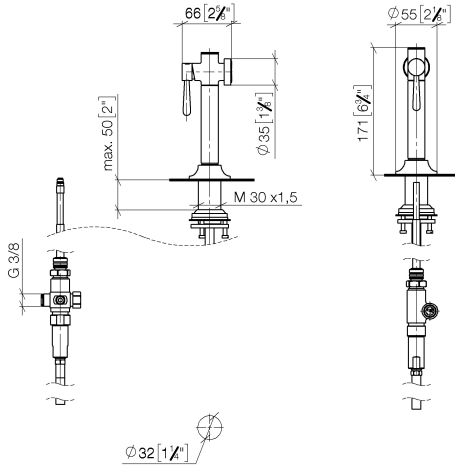

27 718 809

- with round rosette
- spray flow
- automatic spout/shower diverter
- height of mixer 171 mm
- hole diameter rinsing spray 32mm
- fabric braided hose 1500 mm
- sprayface with anti-scaling system
- lead-free
- This product can help a building meet the requirements of Green Building Rating Systems, e.g. LEED®, BREEAM®, DGNB

Can only be combined with 33810809, 33826809, 19815809, 19825809.

Intrinsic protection against back flow.

Residual water may emerge from the spray after closing.

Operating unit can be positioned freely.

	Brushed Durabron (23kt Gold)	27 718 809-28
	Chrome	27 718 809-00
	Brushed Platinum	27 718 809-06
	Platinum	27 718 809-08
	Durabron (23kt Gold)	27 718 809-09
	Dark Chrome	27 718 809-19
	Matte Black	27 718 809-33
	Brushed Champagne (22kt Gold)	27 718 809-46
	Champagne (22kt Gold)	27 718 809-47
	Brushed Chrome	27 718 809-93
	Brushed Dark Platinum	27 718 809-99

27 718 809

mm [inches]

Flow rate chart

Codes & Standards

DIN 4109

ISO 3822

Ü-Zeichen

VAIA Rinsing spray set - Brushed Durabronz (23kt Gold)

VAIA

27 718 809

Spare parts list

Product version from 7/1/2023

No.	Item Number	Name	Quantity used	Delivery time
	90 12 11 096 12-28	shower	8	60