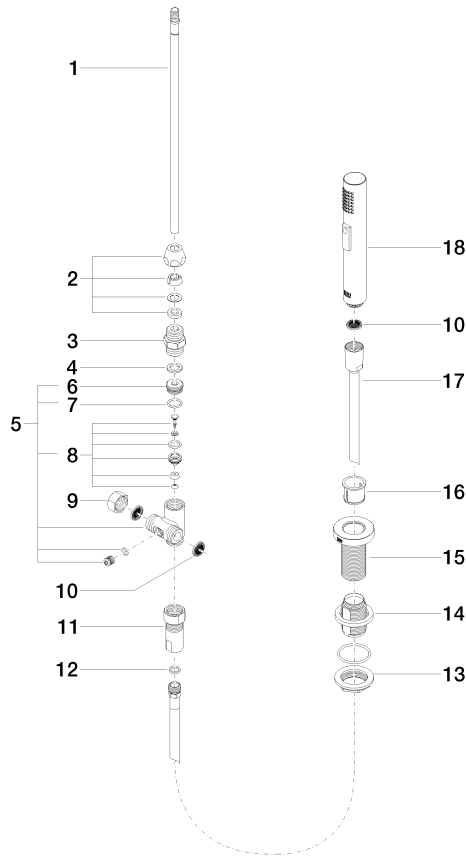

Rinsing spray set - Durabronss (23kt Gold)

ELIO

27 721 970

Fits: ELIO, TARA, TARA ULTRA

- with round rosette
- spray flow
- automatic spout/shower diverter
- height of mixer 191 mm
- hole diameter rinsing spray 32mm
- fabric braided hose 1500 mm
- sprayface with anti-scaling system
- lead-free

Can only be combined with 33826790, 32800790, 33826888, 32815888, 20815892, 33826875.

Intrinsic protection against back flow.

	Durabronss (23kt Gold)	27 721 970-09
	Chrome	27 721 970-00
	Brushed Platinum	27 721 970-06
	Platinum	27 721 970-08
	Dark Chrome	27 721 970-19
	Brushed Durabronss (23kt Gold)	27 721 970-28
	Matte Black	27 721 970-33
	Brushed Champagne (22kt Gold)	27 721 970-46
	Champagne (22kt Gold)	27 721 970-47
	Brushed Chrome	27 721 970-93
	Brushed Dark Platinum	27 721 970-99

27 721 970

mm [inches]

Flow rate chart

Certificates

LGA_18901. Belgaqua_21-027- IAPMO_N-4976 (2). LGA_29572. IAPMO_6397.
27_3.

27 721 970

Parts for other finishes can be found here: [Chrome](#)

Spare parts list

No.	Item Number	Name	Quantity used	Delivery time
1	04 24 02 046 01-07	pipe	1	10
2	90 23 30 040 00-09	threaded connector	1	40
3	90 24 03 168 00 90	nipple	1	2
4	90 14 20 002 00 90	seal	1	2
5	90 17 09 046 10 90	diverter	1	2
6	09 24 04 112 10 90	nipple	1	2
7	90 14 10 033 00 90	seal	1	2
8	90 21 10 031 10 90	diverter	1	2
9	04 21 02 006 00 92	cap	1	2
10	09 23 01 039 90	sieve	2	2
11	90 24 03 241 00 90	nipple	1	2
12	90 14 20 019 00 90	seal	1	2
13	04 30 11 038 66 90	fixing set	1	2
14	12 720 970 90	Extension set -	1	60
15	09 30 01 285-09	rosette	1	40
16	90 18 40 085 00 90	sleeve	1	2
17	90 30 02 062 00-09	hose	1	40
18	04 12 11 158 00-09	shower	1	40