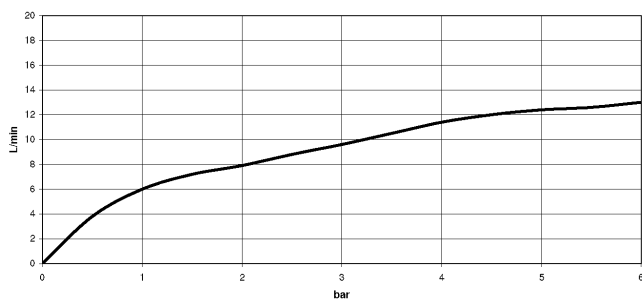

Can only be combined with 33826790, 32800790, 33826888, 32815888, 20815892, 33826875.

Intrinsic protection against back flow.

	Durabronss (23kt Gold)	27 721 970-09
	Chrome	27 721 970-00
	Brushed Platinum	27 721 970-06
	Platinum	27 721 970-08
	Dark Chrome	27 721 970-19
	Brushed Durabronss (23kt Gold)	27 721 970-28
	Matte Black	27 721 970-33
	Brushed Champagne (22kt Gold)	27 721 970-46
	Champagne (22kt Gold)	27 721 970-47
	Brushed Chrome	27 721 970-93
	Brushed Dark Platinum	27 721 970-99

27 721 970

mm [inches]

Flow rate chart

Certificates

LGA_18901. Belgaqua_21-027- IAPMO_N-4976 (2). LGA_29572. IAPMO_6397.
27_3.

27 721 970

Parts for other finishes can be found here: [Chrome](#)

Spare parts list