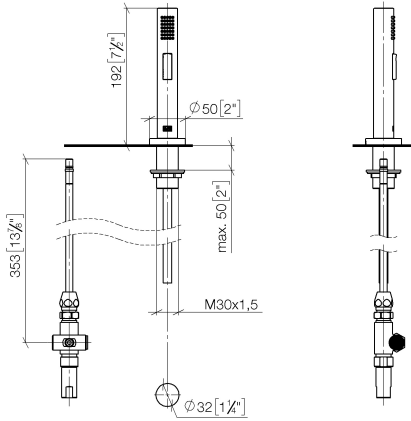

Rinsing spray set - Durabronss (23kt Gold)

ELIO

27 721 970

Fits: ELIO, TARA, TARA ULTRA

- with round rosette
- spray flow
- automatic spout/shower diverter
- height of mixer 191 mm
- hole diameter rinsing spray 32mm
- fabric braided hose 1500 mm
- sprayface with anti-scaling system
- lead-free

Can only be combined with 33826790, 32800790, 33826888, 32815888, 20815892, 33826875.

Intrinsic protection against back flow.

	Durabronss (23kt Gold)	27 721 970-09
	Chrome	27 721 970-00
	Brushed Platinum	27 721 970-06
	Platinum	27 721 970-08
	Dark Chrome	27 721 970-19
	Brushed Durabronss (23kt Gold)	27 721 970-28
	Matte Black	27 721 970-33
	Brushed Champagne (22kt Gold)	27 721 970-46
	Champagne (22kt Gold)	27 721 970-47
	Brushed Chrome	27 721 970-93
	Brushed Dark Platinum	27 721 970-99

27 721 970

mm [inches]

Flow rate chart

Certificates

LGA_18901. Belgaqua_21-027- IAPMO_N-4976 (2). LGA_29572. IAPMO_6397.
27_3.

27 721 970

Parts for other finishes can be found here: [Chrome](#)

Spare parts list

No.	Item Number	Name	Quantity used	Delivery time
1	04 24 02 046 01-07	pipe	1	10
2	90 23 30 040 00-09	threaded connector	1	40
3	90 24 03 168 00 90	nipple	1	2
4	90 14 20 002 00 90	seal	1	2
5	90 17 09 046 10 90	diverter	1	2
6	09 24 04 112 10 90	nipple	1	2
7	90 14 10 033 00 90	seal	1	2
8	90 21 10 031 10 90	diverter	1	2
9	04 21 02 006 00 92	cap	1	2
10	09 23 01 039 90	sieve	2	2
11	90 24 03 241 00 90	nipple	1	2
12	90 14 20 019 00 90	seal	1	2
13	04 30 11 038 66 90	fixing set	1	2
14	12 720 970 90	Extension set -	1	60
15	09 30 01 285-09	rosette	1	40
16	90 18 40 085 00 90	sleeve	1	2
17	90 30 02 062 00-09	hose	1	40
18	04 12 11 158 00-09	shower	1	40