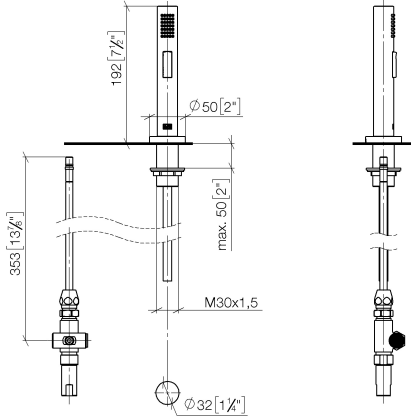

27 721 970

Fits: ELIO, TARA, TARA ULTRA

- with round rosette
- spray flow
- automatic spout/shower diverter
- height of mixer 191 mm
- hole diameter rinsing spray 32mm
- fabric braided hose 1500 mm
- sprayface with anti-scaling system
- lead-free

Can only be combined with 33826790, 32800790, 33826888, 32815888, 20815892, 33826875.

Intrinsic protection against back flow.

	Dark Chrome	27 721 970-19
	Chrome	27 721 970-00
	Brushed Platinum	27 721 970-06
	Platinum	27 721 970-08
	Durabrand (23kt Gold)	27 721 970-09
	Brushed Durabrand (23kt Gold)	27 721 970-28
	Matte Black	27 721 970-33
	Brushed Champagne (22kt Gold)	27 721 970-46
	Champagne (22kt Gold)	27 721 970-47
	Brushed Chrome	27 721 970-93
	Brushed Dark Platinum	27 721 970-99

27 721 970

mm [inches]

Flow rate chart

Certificates

LGA\_18901.

IAPMO\_N-4976 (2). LGA\_29572.

IAPMO\_6397.

27 721 970