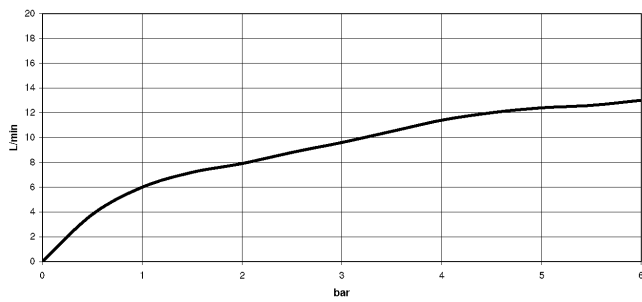

Can only be combined with 33826790, 32800790, 33826888, 32815888, 20815892, 33826875.

Intrinsic protection against back flow.

	Dark Chrome	27 721 970-19
	Chrome	27 721 970-00
	Brushed Platinum	27 721 970-06
	Platinum	27 721 970-08
	Durabrand (23kt Gold)	27 721 970-09
	Brushed Durabrand (23kt Gold)	27 721 970-28
	Matte Black	27 721 970-33
	Brushed Champagne (22kt Gold)	27 721 970-46
	Champagne (22kt Gold)	27 721 970-47
	Brushed Chrome	27 721 970-93
	Brushed Dark Platinum	27 721 970-99

27 721 970

mm [inches]

Flow rate chart

Certificates

LGA\_18901.

IAPMO\_N-4976 (2). LGA\_29572.

IAPMO\_6397.

27 721 970