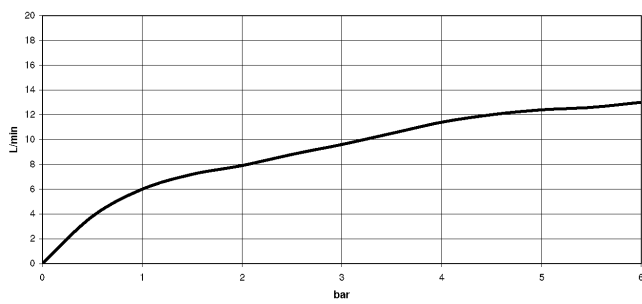

Can only be combined with 33826790, 32800790, 33826888, 32815888, 20815892, 33826875.

Intrinsic protection against back flow.

	Brushed Champagne (22kt Gold)	27 721 970-46
	Chrome	27 721 970-00
	Brushed Platinum	27 721 970-06
	Platinum	27 721 970-08
	Durabrass (23kt Gold)	27 721 970-09
	Dark Chrome	27 721 970-19
	Brushed Durabrass (23kt Gold)	27 721 970-28
	Matte Black	27 721 970-33
	Champagne (22kt Gold)	27 721 970-47
	Brushed Chrome	27 721 970-93
	Brushed Dark Platinum	27 721 970-99

27 721 970

mm [inches]

Flow rate chart

Certificates

LGA\_18901.

IAPMO\_N-4976 (2). LGA\_29572.

IAPMO\_6397.

27 721 970