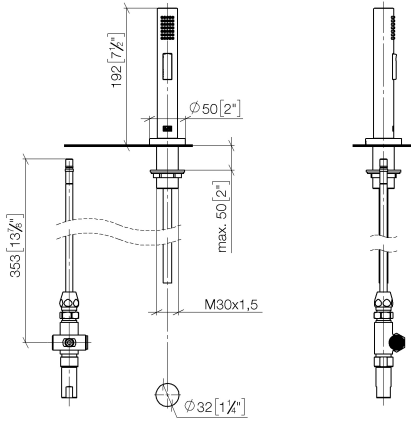

Rinsing spray set - Brushed Champagne (22kt Gold)

ELIO

27 721 970

Fits: ELIO, TARA, TARA ULTRA

- with round rosette
- spray flow
- automatic spout/shower diverter
- height of mixer 191 mm
- hole diameter rinsing spray 32mm
- fabric braided hose 1500 mm
- sprayface with anti-scaling system
- lead-free

Can only be combined with 33826790, 32800790, 33826888, 32815888, 20815892, 33826875.

Intrinsic protection against back flow.

	Brushed Champagne (22kt Gold)	27 721 970-46
	Chrome	27 721 970-00
	Brushed Platinum	27 721 970-06
	Platinum	27 721 970-08
	Durabrass (23kt Gold)	27 721 970-09
	Dark Chrome	27 721 970-19
	Brushed Durabrass (23kt Gold)	27 721 970-28
	Matte Black	27 721 970-33
	Champagne (22kt Gold)	27 721 970-47
	Brushed Chrome	27 721 970-93
	Brushed Dark Platinum	27 721 970-99

27 721 970

mm [inches]

Flow rate chart

Certificates

LGA\_18901.

IAPMO\_N-4976 (2). LGA\_29572.

IAPMO\_6397.

27 721 970