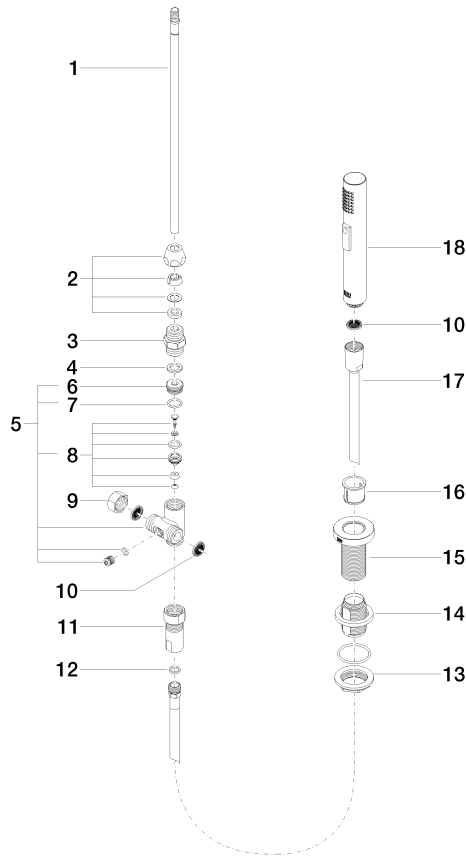

27 721 970

Fits: ELIO, TARA, TARA ULTRA

- with round rosette
- spray flow
- automatic spout/shower diverter
- height of mixer 191 mm
- hole diameter rinsing spray 32mm
- fabric braided hose 1500 mm
- sprayface with anti-scaling system
- lead-free

Can only be combined with 33826790, 32800790, 33826888, 32815888, 20815892, 33826875.

Intrinsic protection against back flow.

	Brushed Dark Platinum	27 721 970-99
	Chrome	27 721 970-00
	Brushed Platinum	27 721 970-06
	Platinum	27 721 970-08
	Durabrass (23kt Gold)	27 721 970-09
	Dark Chrome	27 721 970-19
	Brushed Durabrass (23kt Gold)	27 721 970-28
	Matte Black	27 721 970-33
	Brushed Champagne (22kt Gold)	27 721 970-46
	Champagne (22kt Gold)	27 721 970-47
	Brushed Chrome	27 721 970-93

27 721 970

mm [inches]

Flow rate chart

Certificates

LGA_18901.

Belgaqua_21-027-
27_3.

IAPMO_N-4976 (2).

LGA_29572.

IAPMO_6397.

27 721 970

Parts for other finishes can be found here: [Chrome](#)

Spare parts list

No.	Item Number	Name	Quantity used	Delivery time
1	04 24 02 046 01-07	pipe	1	10
2	90 23 30 040 00-99	threaded connector	1	30
3	90 24 03 168 00 90	nipple	1	2
4	90 14 20 002 00 90	seal	1	2
5	90 17 09 046 10 90	diverter	1	2
6	09 24 04 112 10 90	nipple	1	2
7	90 14 10 033 00 90	seal	1	2
8	90 21 10 031 10 90	diverter	1	2
9	04 21 02 006 00 92	cap	1	2
10	09 23 01 039 90	sieve	2	2
11	90 24 03 241 00 90	nipple	1	2
12	90 14 20 019 00 90	seal	1	2
13	04 30 11 038 66 90	fixing set	1	2
14	12 720 970 90	Extension set -	1	60
15	09 30 01 285-99	rosette	1	30
16	90 18 40 085 00 90	sleeve	1	2
17	90 30 02 062 00-99	hose	1	30
18	04 12 11 158 00-99	shower	1	30