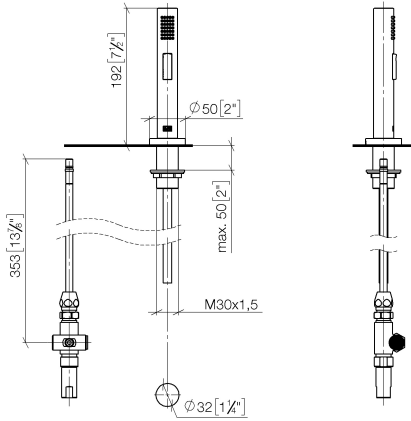

27 721 970

Fits: ELIO, TARA, TARA ULTRA

- with round rosette
- spray flow
- automatic spout/shower diverter
- height of mixer 191 mm
- hole diameter rinsing spray 32mm
- fabric braided hose 1500 mm
- sprayface with anti-scaling system
- lead-free

Can only be combined with 33826790, 32800790, 33826888, 32815888, 20815892, 33826875.

Intrinsic protection against back flow.

	Brushed Dark Platinum	27 721 970-99
	Chrome	27 721 970-00
	Brushed Platinum	27 721 970-06
	Platinum	27 721 970-08
	Durabrass (23kt Gold)	27 721 970-09
	Dark Chrome	27 721 970-19
	Brushed Durabrass (23kt Gold)	27 721 970-28
	Matte Black	27 721 970-33
	Brushed Champagne (22kt Gold)	27 721 970-46
	Champagne (22kt Gold)	27 721 970-47
	Brushed Chrome	27 721 970-93

27 721 970

mm [inches]

Flow rate chart

Certificates

LGA_18901.

Belgaqua_21-027-
27_3.

IAPMO_N-4976 (2).

LGA_29572.

IAPMO_6397.

27 721 970

Parts for other finishes can be found here: [Chrome](#)

Spare parts list

No.	Item Number	Name	Quantity used	Delivery time
1	04 24 02 046 01-07	pipe	1	10
2	90 23 30 040 00-99	threaded connector	1	30
3	90 24 03 168 00 90	nipple	1	2
4	90 14 20 002 00 90	seal	1	2
5	90 17 09 046 10 90	diverter	1	2
6	09 24 04 112 10 90	nipple	1	2
7	90 14 10 033 00 90	seal	1	2
8	90 21 10 031 10 90	diverter	1	2
9	04 21 02 006 00 92	cap	1	2
10	09 23 01 039 90	sieve	2	2
11	90 24 03 241 00 90	nipple	1	2
12	90 14 20 019 00 90	seal	1	2
13	04 30 11 038 66 90	fixing set	1	2
14	12 720 970 90	Extension set -	1	60
15	09 30 01 285-99	rosette	1	30
16	90 18 40 085 00 90	sleeve	1	2
17	90 30 02 062 00-99	hose	1	30
18	04 12 11 158 00-99	shower	1	30