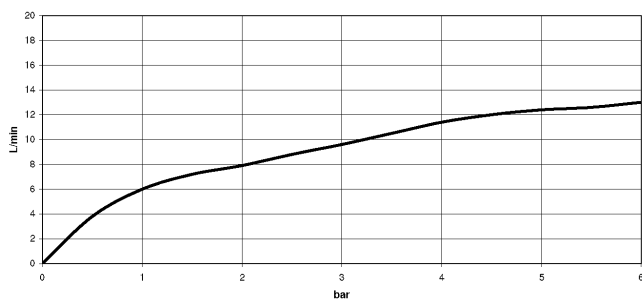

Can only be combined with 33826790, 32800790, 33826888, 32815888, 20815892, 33826875.

Intrinsic protection against back flow.

	Brushed Dark Platinum	27 721 970-99
	Chrome	27 721 970-00
	Brushed Platinum	27 721 970-06
	Platinum	27 721 970-08
	Durabrass (23kt Gold)	27 721 970-09
	Dark Chrome	27 721 970-19
	Brushed Durabrass (23kt Gold)	27 721 970-28
	Matte Black	27 721 970-33
	Brushed Champagne (22kt Gold)	27 721 970-46
	Champagne (22kt Gold)	27 721 970-47
	Brushed Chrome	27 721 970-93

27 721 970

mm [inches]

Flow rate chart

Certificates

LGA_18901.

Belgaqua_21-027-
27_3.

IAPMO_N-4976 (2).

LGA_29572.