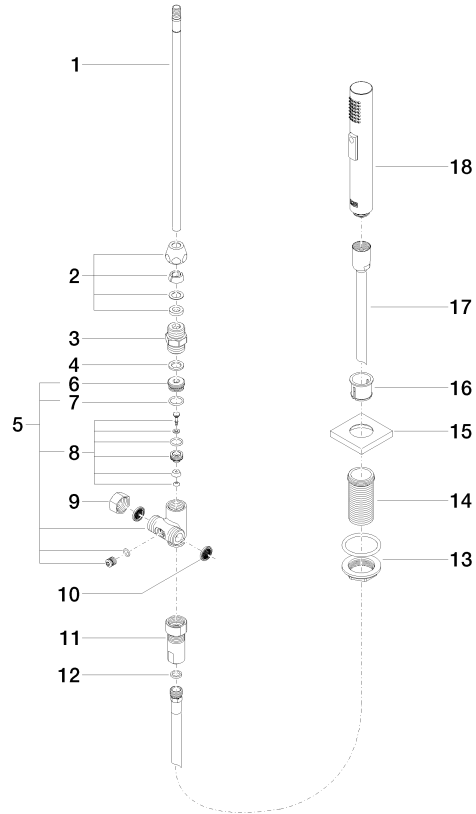

Rinsing spray set - Brushed Platinum

LOT

27 722 970

- with angular rosette
- spray flow
- automatic spout/shower diverter
- height of mixer 189 mm
- hole diameter rinsing spray 32mm
- fabric braided hose 1500 mm
- sprayface with anti-scaling system
- lead-free

27 722 970

mm [inches]

Flow rate chart

Codes & Standards

DIN 4109

EN 1717

ISO 3822

NSF372

IAPMO_N-4976

IAPMO_6

Belgaqua_21-027-2

27 722 970

Product version up to 10/27/2020

Product version from 10/27/2020

Parts for other finishes can be found here: [Chrome](#)

Rinsing spray set - Brushed Platinum

LOT

27 722 970

Spare parts list

Product version up to 10/27/2020

Product version from 10/27/2020

No.	Item Number	Name	Quantity used	Delivery time
	04 24 02 046 01-07	pipe	18	10