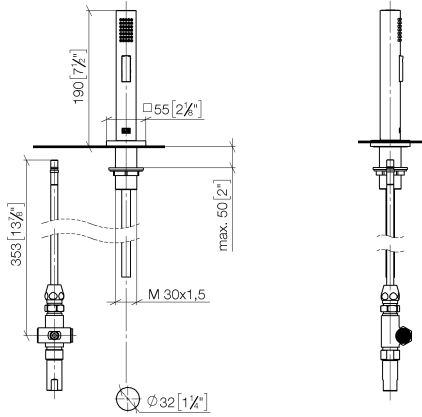

Rinsing spray set - Platinum

LOT

27 722 970

- with angular rosette
- spray flow
- automatic spout/shower diverter
- height of mixer 189 mm
- hole diameter rinsing spray 32mm
- fabric braided hose 1500 mm
- sprayface with anti-scaling system
- lead-free

Can only be combined with 32800680, 32843680.

Intrinsic protection against back flow.

	Platinum	27 722 970-08
	Chrome	27 722 970-00
	Brushed Platinum	27 722 970-06
	Durabronze (23kt Gold)	27 722 970-09
	Dark Chrome	27 722 970-19
	Brushed Durabronze (23kt Gold)	27 722 970-28
	Brushed Champagne (22kt Gold)	27 722 970-46
	Champagne (22kt Gold)	27 722 970-47
	Brushed Chrome	27 722 970-93
	Brushed Dark Platinum	27 722 970-99

27 722 970

mm [inches]

Flow rate chart

Codes & Standards

DIN 4109

EN 1717

ISO 3822

NSF372

LOT

27 722 970

Spare parts list

Product version up to 10/27/2020

Product version from 10/27/2020

No.	Item Number	Name	Quantity used	Delivery time
	04 24 02 046 01-07	pipe	19	10