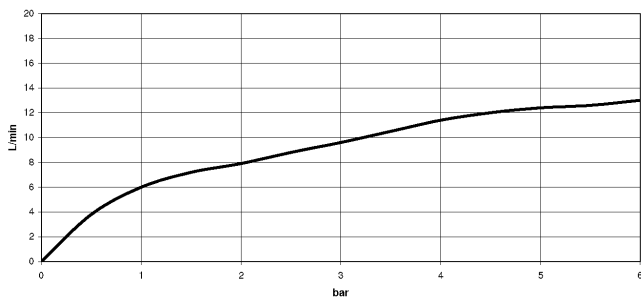

Rinsing spray set - Platinum

LOT

27 722 970

- with angular rosette
- spray flow
- automatic spout/shower diverter
- height of mixer 189 mm
- hole diameter rinsing spray 32mm
- fabric braided hose 1500 mm
- sprayface with anti-scaling system
- lead-free

Can only be combined with 32800680, 32843680.

Intrinsic protection against back flow.

	Platinum	27 722 970-08
	Chrome	27 722 970-00
	Brushed Platinum	27 722 970-06
	Durabronze (23kt Gold)	27 722 970-09
	Dark Chrome	27 722 970-19
	Brushed Durabronze (23kt Gold)	27 722 970-28
	Brushed Champagne (22kt Gold)	27 722 970-46
	Champagne (22kt Gold)	27 722 970-47
	Brushed Chrome	27 722 970-93
	Brushed Dark Platinum	27 722 970-99

27 722 970

mm [inches]

Flow rate chart

Codes & Standards

DIN 4109

EN 1717

ISO 3822

NSF372