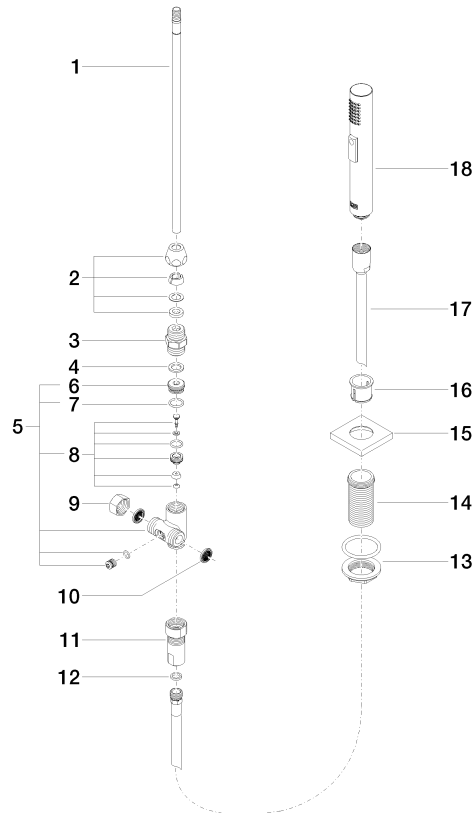

Rinsing spray set - Platinum

LOT

27 722 970

- with angular rosette
- spray flow
- automatic spout/shower diverter
- height of mixer 189 mm
- hole diameter rinsing spray 32mm
- fabric braided hose 1500 mm
- sprayface with anti-scaling system
- lead-free

27 722 970

mm [inches]

Flow rate chart

Codes & Standards

DIN 4109

EN 1717

ISO 3822

NSF372

IAPMO_N-4976

IAPMO_6

Belgaqua_21-027-2

27 722 970

Product version up to 10/27/2020

Product version from 10/27/2020

Parts for other
finishes can be found
here: Chrome

Rinsing spray set - Platinum

LOT

27 722 970

Spare parts list

Product version up to 10/27/2020

Product version from 10/27/2020

No.	Item Number	Name	Quantity used	Delivery time
	04 24 02 046 01-07	pipe	19	10