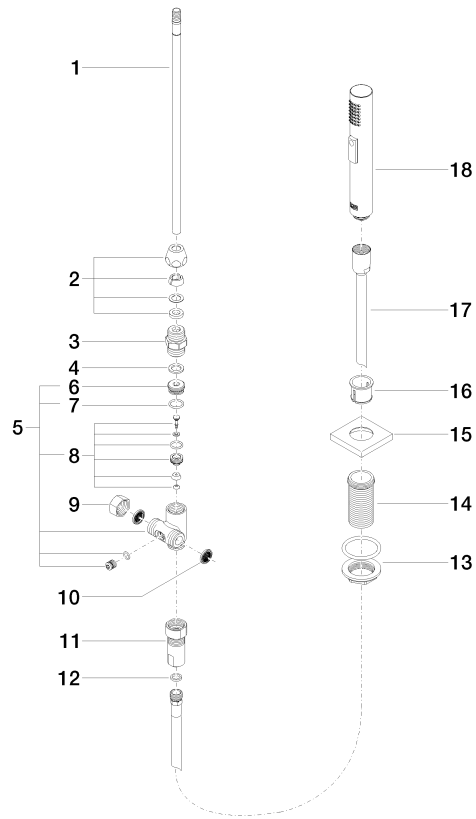

27 722 970

Parts for other finishes can be found here: [Chrome](#)