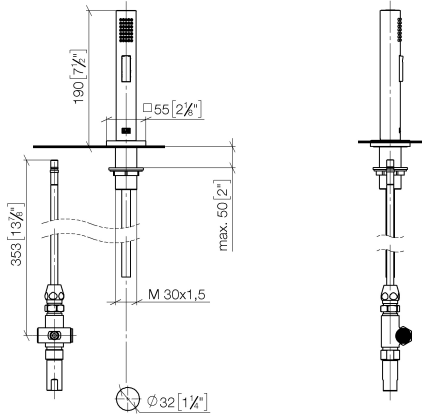

**Rinsing spray set - Dark Chrome**

LOT

27 722 970

- with angular rosette
- spray flow
- automatic spout/shower diverter
- height of mixer 189 mm
- hole diameter rinsing spray 32mm
- fabric braided hose 1500 mm
- sprayface with anti-scaling system
- lead-free

Can only be combined with 32800680, 32843680.

Intrinsic protection against back flow.

	Dark Chrome	27 722 970-19
	Chrome	27 722 970-00
	Brushed Platinum	27 722 970-06
	Platinum	27 722 970-08
	Durabronze (23kt Gold)	27 722 970-09
	Brushed Durabronze (23kt Gold)	27 722 970-28
	Brushed Champagne (22kt Gold)	27 722 970-46
	Champagne (22kt Gold)	27 722 970-47
	Brushed Chrome	27 722 970-93
	Brushed Dark Platinum	27 722 970-99

27 722 970

mm [inches]

Flow rate chart

Codes & Standards

DIN 4109

ISO 3822

NSF372

NSF61

## Spare parts list