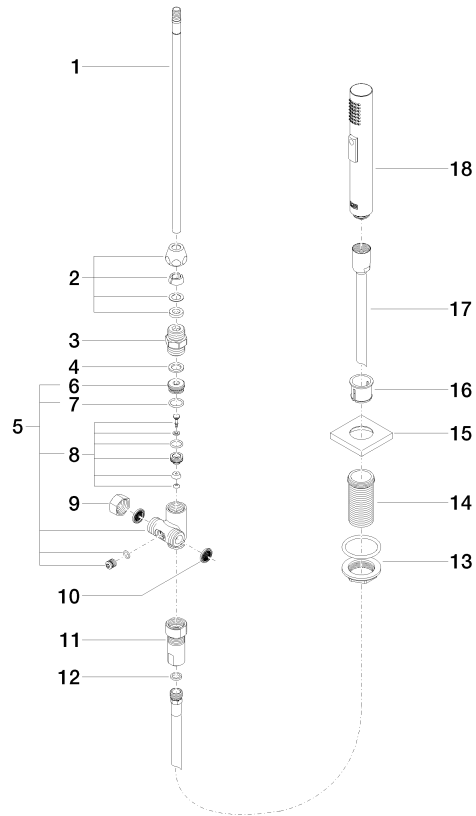

Rinsing spray set - Brushed Durabron (23kt Gold)

LOT

27 722 970

- with angular rosette
- spray flow
- automatic spout/shower diverter
- height of mixer 189 mm
- hole diameter rinsing spray 32mm
- fabric braided hose 1500 mm
- sprayface with anti-scaling system
- lead-free

27 722 970

mm [inches]

Flow rate chart

Codes & Standards

DIN 4109

EN 1717

ISO 3822

NSF372

IAPMO_N-4976

IAPMO_6

Belgaqua_21-027-2

Rinsing spray set - Brushed Durabronz (23kt Gold)

LOT

27 722 970

Product version up to 10/27/2020

Product version from 10/27/2020

Parts for other finishes can be found here: [Chrome](#)

Rinsing spray set - Brushed Durabronz (23kt Gold)

LOT

27 722 970

Spare parts list

Product version up to 10/27/2020

Product version from 10/27/2020

No.	Item Number	Name	Quantity used	Delivery time
	04 24 02 046 01-07	pipe	19	10