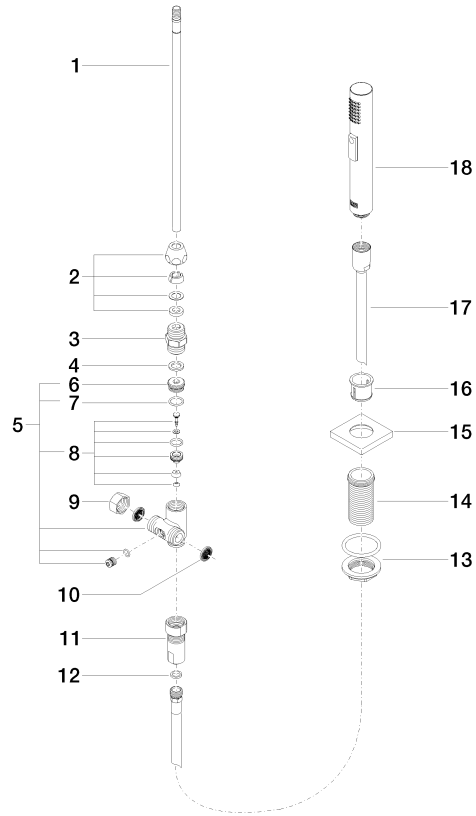

Rinsing spray set - Brushed Champagne (22kt Gold)

LOT

27 722 970

- with angular rosette
- spray flow
- automatic spout/shower diverter
- height of mixer 189 mm
- hole diameter rinsing spray 32mm
- fabric braided hose 1500 mm
- sprayface with anti-scaling system
- lead-free

27 722 970

mm [inches]

Flow rate chart

Codes & Standards

DIN 4109

ISO 3822

NSF372

NSF61

Ü-Zeichen

Rinsing spray set - Brushed Champagne (22kt Gold)

LOT

27 722 970

Certificates

LGA_38

LGA_29

IAPMO_N-4976

IAPMO_6

27 722 970

Product version from 10/27/2020

Parts for other finishes can be found here: [Chrome](#)

Rinsing spray set - Brushed Champagne (22kt Gold)

LOT

27 722 970

Spare parts list