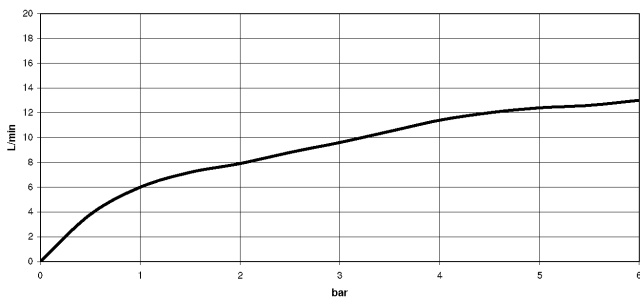

Can only be combined with 32800680, 32843680.

Intrinsic protection against back flow.

	Champagne (22kt Gold)	27 722 970-47
	Chrome	27 722 970-00
	Brushed Platinum	27 722 970-06
	Platinum	27 722 970-08
	Durabross (23kt Gold)	27 722 970-09
	Dark Chrome	27 722 970-19
	Brushed Durabross (23kt Gold)	27 722 970-28
	Brushed Champagne (22kt Gold)	27 722 970-46
	Brushed Chrome	27 722 970-93
	Brushed Dark Platinum	27 722 970-99

27 722 970

mm [inches]

Flow rate chart

Codes & Standards

DIN 4109

ISO 3822

NSF372

NSF61