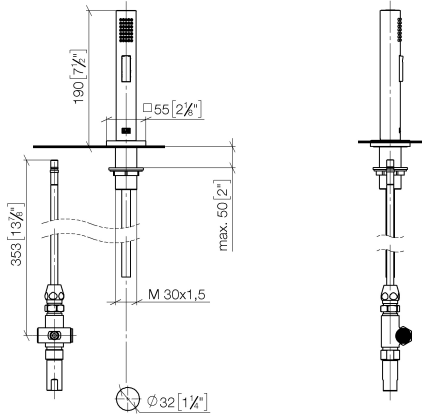

Rinsing spray set - Brushed Chrome

LOT

27 722 970

- with angular rosette
- spray flow
- automatic spout/shower diverter
- height of mixer 189 mm
- hole diameter rinsing spray 32mm
- fabric braided hose 1500 mm
- sprayface with anti-scaling system
- lead-free

Can only be combined with 32800680, 32843680.

Intrinsic protection against back flow.

	Brushed Chrome	27 722 970-93
	Chrome	27 722 970-00
	Brushed Platinum	27 722 970-06
	Platinum	27 722 970-08
	Durabronze (23kt Gold)	27 722 970-09
	Dark Chrome	27 722 970-19
	Brushed Durabronze (23kt Gold)	27 722 970-28
	Brushed Champagne (22kt Gold)	27 722 970-46
	Champagne (22kt Gold)	27 722 970-47
	Brushed Dark Platinum	27 722 970-99

27 722 970

mm [inches]

Flow rate chart

Codes & Standards

DIN 4109

ISO 3822

NSF372

NSF61