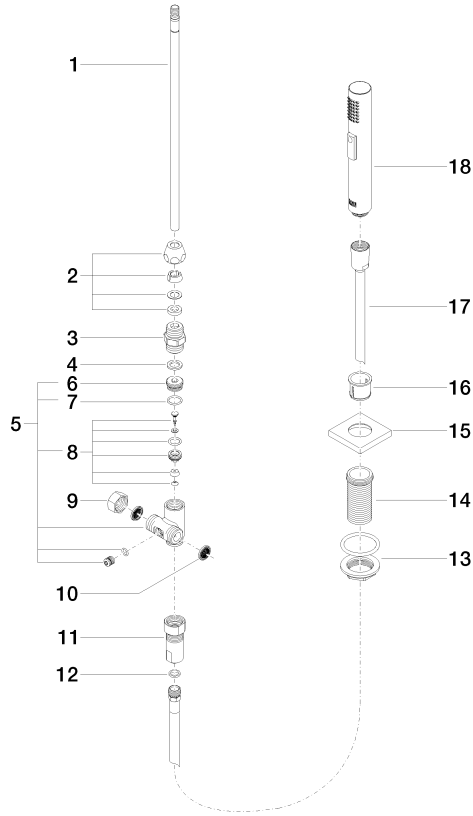

Rinsing spray set - Brushed Dark Platinum

LOT

27 722 970

- with angular rosette
- spray flow
- automatic spout/shower diverter
- height of mixer 189 mm
- hole diameter rinsing spray 32mm
- fabric braided hose 1500 mm
- sprayface with anti-scaling system
- lead-free

Can only be combined with 32800680, 32843680.

Intrinsic protection against back flow.

	Brushed Dark Platinum	27 722 970-99
	Chrome	27 722 970-00
	Brushed Platinum	27 722 970-06
	Platinum	27 722 970-08
	Durabross (23kt Gold)	27 722 970-09
	Dark Chrome	27 722 970-19
	Brushed Durabross (23kt Gold)	27 722 970-28
	Brushed Champagne (22kt Gold)	27 722 970-46
	Champagne (22kt Gold)	27 722 970-47
	Brushed Chrome	27 722 970-93

27 722 970

mm [inches]

Flow rate chart

Certificates

Belgaqua_21-027- 27_3. IAPMO_N-4976 (2). LGA_29572. IAPMO_6397. LGA_38645.

27 722 970

Parts for other finishes can be found here: [Chrome](#)

Spare parts list

No.	Item Number	Name	Quantity used	Delivery time
1	04 24 02 046 01-07	pipe	1	10
2	90 23 30 040 00-99	threaded connector	1	30
3	90 24 03 168 00 90	nipple	1	2
4	90 14 20 002 00 90	seal	1	2
5	90 17 09 046 10 90	diverter	1	2
6	09 24 04 112 10 90	nipple	1	2
7	90 14 10 033 00 90	seal	1	2
8	90 21 10 031 10 90	diverter	1	2
9	04 21 02 006 00 92	cap	1	2
10	09 23 01 039 90	sieve	2	2
11	90 24 03 241 00 90	nipple	1	2
12	90 14 20 019 00 90	seal	1	2
13	04 23 10 032 46 90	fixing set	1	2
14	09 30 01 090-07	sleeve	1	30
15	09 27 78 011-99	rosette	1	30
16	90 18 40 085 00 90	sleeve	1	2
17	90 30 02 062 00-99	hose	1	30
18	04 12 11 158 00-99	shower	1	30