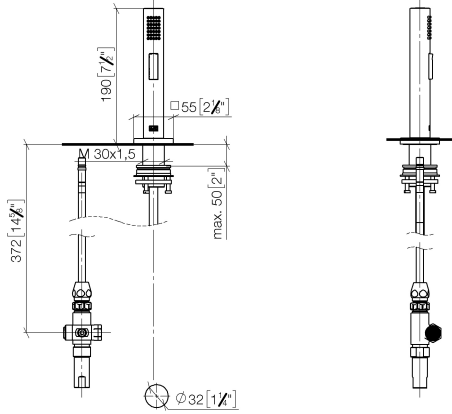

## Rinsing spray set - Chrome

27 723 970

- with angular rosette
- spray flow
- automatic spout/shower diverter
- height of mixer 190 mm
- hole diameter rinsing spray 32mm
- fabric braided hose 1500 mm
- sprayface with anti-scaling system
- lead-free

Can only be combined with 33826680, 32815680.

Intrinsic protection against back flow.

Residual water may emerge from the spray after closing.

Operating unit can be positioned freely.

	Chrome	27 723 970-00
	Brushed Platinum	27 723 970-06
	Platinum	27 723 970-08
	Dark Chrome	27 723 970-19
	Brushed Durabronze (23kt Gold)	27 723 970-28
	Brushed Champagne (22kt Gold)	27 723 970-46
	Champagne (22kt Gold)	27 723 970-47
	Brushed Dark Platinum	27 723 970-99

# Rinsing spray set - Chrome

27 723 970

mm [inches]

### Spare parts list

No.	Item Number	Name	Quantity used	Delivery time
1	04 12 11 158 00-00	shower	1	10
2	90 27 78 011 00-00	shaft	1	-
Spare part can no longer be ordered, please order the replacement item				
3	90 30 10 058 00 90	fixing set	1	10
4	09 23 01 039 90	sieve	1	2
5	90 30 02 062 00-00	hose	1	2
6	90 24 03 241 00 90	nipple	1	2
7	90 14 20 026 00 90	seal	1	2
8	90 17 09 046 12 90	diverter	1	2
9	90 28 20 068 00 90	connection	1	2