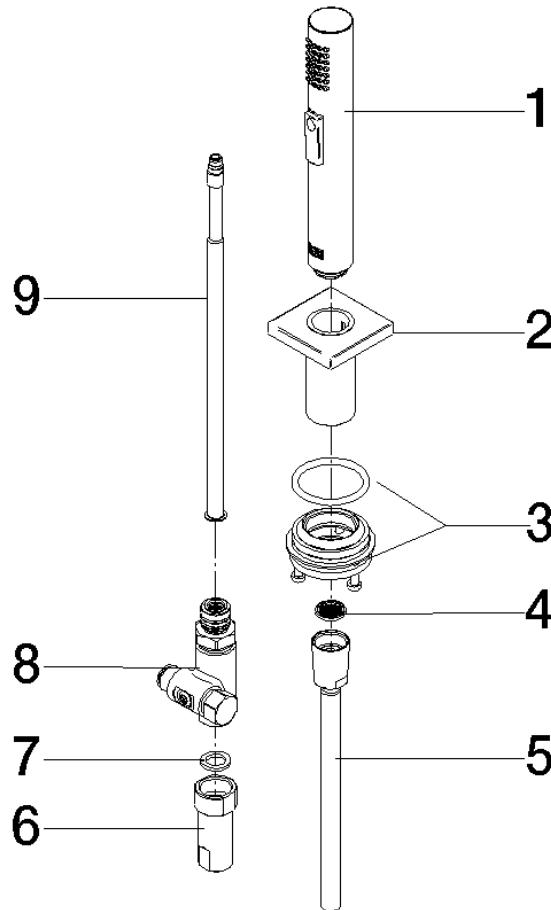

Rinsing spray set - Platinum

27 723 970

- with angular rosette
- spray flow
- automatic spout/shower diverter
- height of mixer 190 mm
- hole diameter rinsing spray 32mm
- fabric braided hose 1500 mm
- sprayface with anti-scaling system
- lead-free

Can only be combined with 33826680, 32815680.

Intrinsic protection against back flow.

Residual water may emerge from the spray after closing.

Operating unit can be positioned freely.

| | | |
|--|-------------------------------------|---------------|
|  | Platinum | 27 723 970-08 |
|  | Chrome | 27 723 970-00 |
|  | Brushed Platinum | 27 723 970-06 |
|  | Dark Chrome | 27 723 970-19 |
|  | Brushed Durabronze (23kt Gold) | 27 723 970-28 |
|  | Brushed Champagne (22kt Gold) | 27 723 970-46 |
|  | Champagne (22kt Gold) | 27 723 970-47 |
|  | Brushed Dark Platinum | 27 723 970-99 |

Rinsing spray set - Platinum

27 723 970

mm [inches]

Rinsing spray set - Platinum

27 723 970

Product version from 2/1/2023

Parts for other finishes can be found here: [Chrome](#)

Rinsing spray set - Platinum

27 723 970

Spare parts list

Product version from 2/1/2023

| No. | Item Number | Name | Quantity used | Delivery time |
|-----|--------------------|--------|---------------|---------------|
| | 04 12 11 158 00-08 | shower | 9 | 40 |