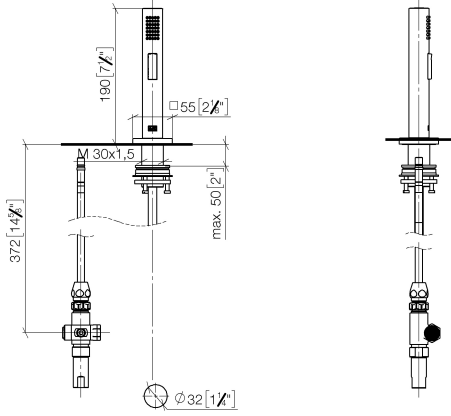

Rinsing spray set - Platinum

27 723 970

- with angular rosette
- spray flow
- automatic spout/shower diverter
- height of mixer 190 mm
- hole diameter rinsing spray 32mm
- fabric braided hose 1500 mm
- sprayface with anti-scaling system
- lead-free

Can only be combined with 33826680, 32815680.

Intrinsic protection against back flow.

Residual water may emerge from the spray after closing.

Operating unit can be positioned freely.

| | | |
|--|-------------------------------------|---------------|
|  | Platinum | 27 723 970-08 |
|  | Chrome | 27 723 970-00 |
|  | Brushed Platinum | 27 723 970-06 |
|  | Dark Chrome | 27 723 970-19 |
|  | Brushed Durabronze (23kt Gold) | 27 723 970-28 |
|  | Brushed Champagne (22kt Gold) | 27 723 970-46 |
|  | Champagne (22kt Gold) | 27 723 970-47 |
|  | Brushed Dark Platinum | 27 723 970-99 |

Rinsing spray set - Platinum

27 723 970

mm [inches]

Rinsing spray set - Platinum

27 723 970

Product version from 2/1/2023

Parts for other finishes can be found here: [Chrome](#)

Rinsing spray set - Platinum

27 723 970

Spare parts list

Product version from 2/1/2023

| No. | Item Number | Name | Quantity used | Delivery time |
|-----|--------------------|--------|---------------|---------------|
| | 04 12 11 158 00-08 | shower | 9 | 40 |