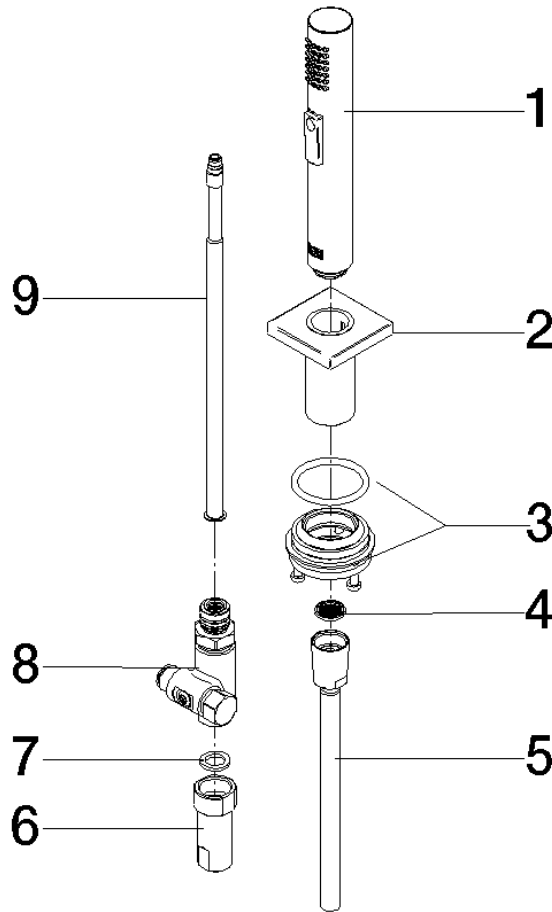

Rinsing spray set - Dark Chrome

27 723 970

- with angular rosette
- spray flow
- automatic spout/shower diverter
- height of mixer 190 mm
- hole diameter rinsing spray 32mm
- fabric braided hose 1500 mm
- sprayface with anti-scaling system
- lead-free

Can only be combined with 33826680, 32815680.

Intrinsic protection against back flow.

Residual water may emerge from the spray after closing.

Operating unit can be positioned freely.

	Dark Chrome	27 723 970-19
	Chrome	27 723 970-00
	Brushed Platinum	27 723 970-06
	Platinum	27 723 970-08
	Brushed Durabronze (23kt Gold)	27 723 970-28
	Brushed Champagne (22kt Gold)	27 723 970-46
	Champagne (22kt Gold)	27 723 970-47
	Brushed Dark Platinum	27 723 970-99

Rinsing spray set - Dark Chrome

27 723 970

mm [inches]

Rinsing spray set - Dark Chrome

27 723 970

Parts for other finishes can be found here: [Chrome](#)

Spare parts list

No.	Item Number	Name	Quantity used	Delivery time
1	04 12 11 158 00-19	shower	1	60
2	90 27 78 011 00-19	shaft	1	-
Spare part can no longer be ordered, please order the replacement item				
3	90 30 10 058 00 90	fixing set	1	10
4	09 23 01 039 90	sieve	1	2
5	90 30 02 062 00-19	hose	1	20
6	90 24 03 241 00 90	nipple	1	2
7	90 14 20 026 00 90	seal	1	2
8	90 17 09 046 12 90	diverter	1	2
9	90 28 20 068 00 90	connection	1	2