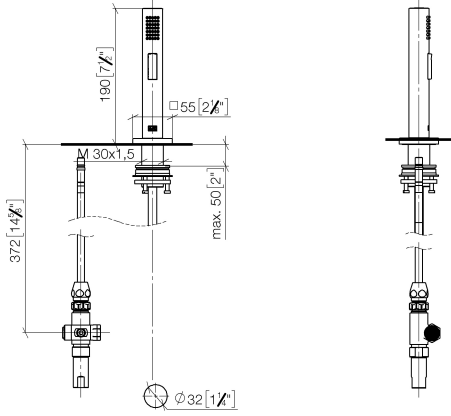

Rinsing spray set - Brushed Champagne (22kt Gold)

27 723 970

- with angular rosette
- spray flow
- automatic spout/shower diverter
- height of mixer 190 mm
- hole diameter rinsing spray 32mm
- fabric braided hose 1500 mm
- sprayface with anti-scaling system
- lead-free

Can only be combined with 33826680, 32815680.

Intrinsic protection against back flow.

Residual water may emerge from the spray after closing.

Operating unit can be positioned freely.

	Brushed Champagne (22kt Gold)	27 723 970-46
	Chrome	27 723 970-00
	Brushed Platinum	27 723 970-06
	Platinum	27 723 970-08
	Dark Chrome	27 723 970-19
	Brushed Durabronze (23kt Gold)	27 723 970-28
	Champagne (22kt Gold)	27 723 970-47
	Brushed Dark Platinum	27 723 970-99

Rinsing spray set - Brushed Champagne (22kt Gold)

27 723 970

mm [inches]

Rinsing spray set - Brushed Champagne (22kt Gold)

27 723 970

Product version from 2/1/2023

Parts for other finishes can be found here: [Chrome](#)

Rinsing spray set - Brushed Champagne (22kt Gold)

27 723 970

Spare parts list

Product version from 2/1/2023

No.	Item Number	Name	Quantity used	Delivery time
	04 12 11 158 00-46	shower	9	60