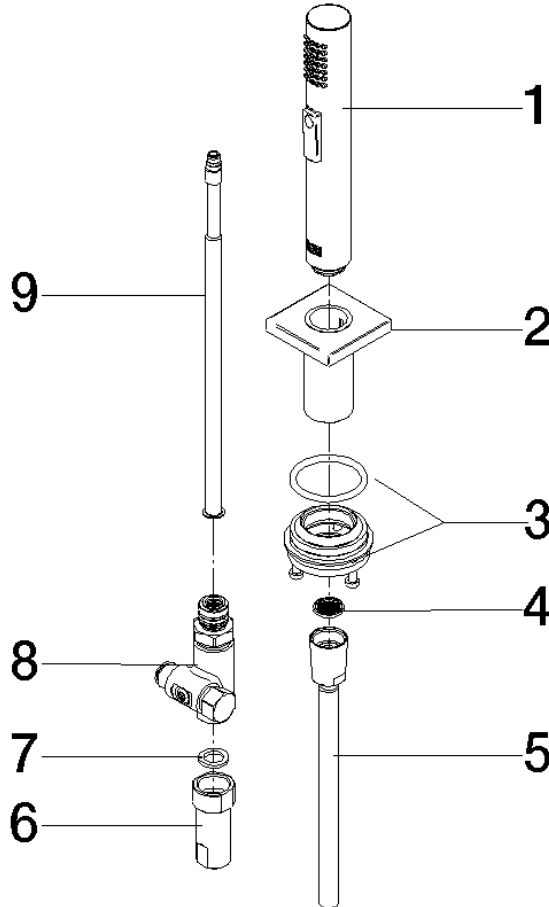

Rinsing spray set - Brushed Champagne (22kt Gold)

27 723 970

- with angular rosette
- spray flow
- automatic spout/shower diverter
- height of mixer 190 mm
- hole diameter rinsing spray 32mm
- fabric braided hose 1500 mm
- sprayface with anti-scaling system
- lead-free

Can only be combined with 33826680, 32815680.

Intrinsic protection against back flow.

Residual water may emerge from the spray after closing.

Operating unit can be positioned freely.

	Brushed Champagne (22kt Gold)	27 723 970-46
	Chrome	27 723 970-00
	Brushed Platinum	27 723 970-06
	Platinum	27 723 970-08
	Dark Chrome	27 723 970-19
	Brushed Durabronze (23kt Gold)	27 723 970-28
	Champagne (22kt Gold)	27 723 970-47
	Brushed Dark Platinum	27 723 970-99

Rinsing spray set - Brushed Champagne (22kt Gold)

27 723 970

mm [inches]

Rinsing spray set - Brushed Champagne (22kt Gold)

27 723 970

Product version from 2/1/2023

Parts for other finishes can be found here: [Chrome](#)

Rinsing spray set - Brushed Champagne (22kt Gold)

27 723 970

Spare parts list

Product version from 2/1/2023

No.	Item Number	Name	Quantity used	Delivery time
	04 12 11 158 00-46	shower	9	60