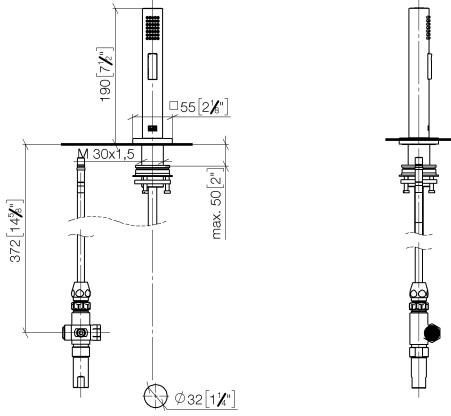

Rinsing spray set - Brushed Dark Platinum

27 723 970

- with angular rosette
- spray flow
- automatic spout/shower diverter
- height of mixer 190 mm
- hole diameter rinsing spray 32mm
- fabric braided hose 1500 mm
- sprayface with anti-scaling system
- lead-free

Can only be combined with 33826680, 32815680.

Intrinsic protection against back flow.

Residual water may emerge from the spray after closing.

Operating unit can be positioned freely.

	Brushed Dark Platinum	27 723 970-99
	Chrome	27 723 970-00
	Brushed Platinum	27 723 970-06
	Platinum	27 723 970-08
	Dark Chrome	27 723 970-19
	Brushed Durabronze (23kt Gold)	27 723 970-28
	Brushed Champagne (22kt Gold)	27 723 970-46
	Champagne (22kt Gold)	27 723 970-47

Rinsing spray set - Brushed Dark Platinum

27 723 970

mm [inches]

Rinsing spray set - Brushed Dark Platinum

27 723 970

Product version from 2/1/2023

Parts for other finishes can be found here: [Chrome](#)

Rinsing spray set - Brushed Dark Platinum

27 723 970

Spare parts list

Product version from 2/1/2023

No.	Item Number	Name	Quantity used	Delivery time
	04 12 11 158 00-99	shower	9	30