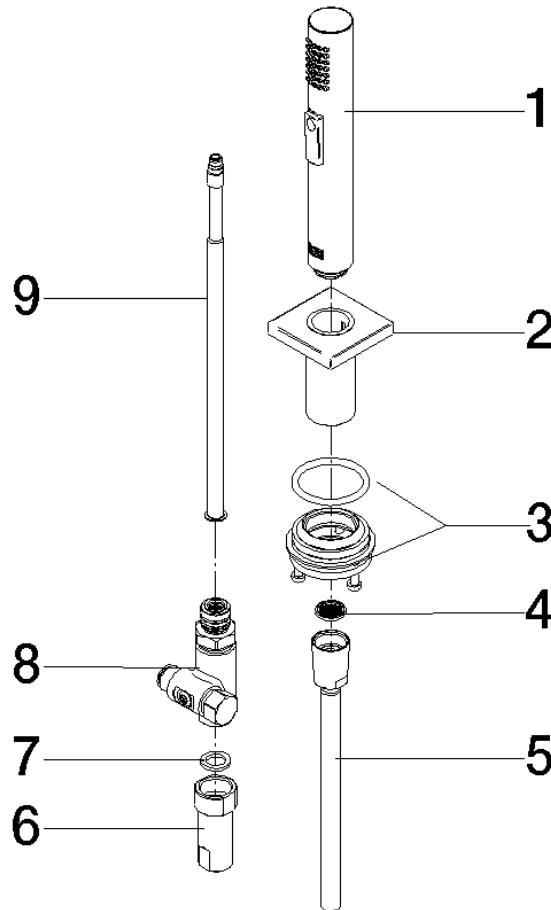

Rinsing spray set - Brushed Dark Platinum

27 723 970

- with angular rosette
- spray flow
- automatic spout/shower diverter
- height of mixer 190 mm
- hole diameter rinsing spray 32mm
- fabric braided hose 1500 mm
- sprayface with anti-scaling system
- lead-free

Can only be combined with 33826680, 32815680.

Intrinsic protection against back flow.

Residual water may emerge from the spray after closing.

Operating unit can be positioned freely.

	Brushed Dark Platinum	27 723 970-99
	Chrome	27 723 970-00
	Brushed Platinum	27 723 970-06
	Platinum	27 723 970-08
	Dark Chrome	27 723 970-19
	Brushed Durabronze (23kt Gold)	27 723 970-28
	Brushed Champagne (22kt Gold)	27 723 970-46
	Champagne (22kt Gold)	27 723 970-47

Rinsing spray set - Brushed Dark Platinum

27 723 970

mm [inches]

Rinsing spray set - Brushed Dark Platinum

27 723 970

Product version from 2/1/2023

Parts for other finishes can be found here: [Chrome](#)

Rinsing spray set - Brushed Dark Platinum

27 723 970

Spare parts list

Product version from 2/1/2023

No.	Item Number	Name	Quantity used	Delivery time
	04 12 11 158 00-99	shower	9	30