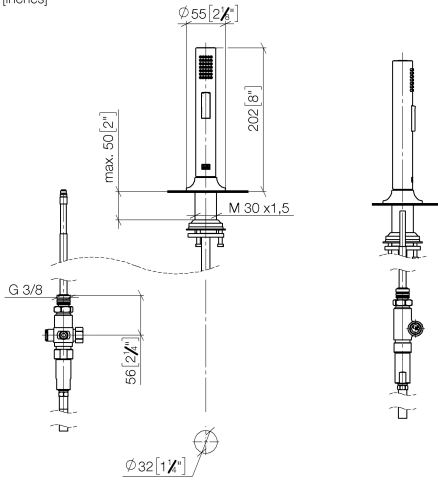

27 731 809

- with round rosette
- spray flow
- automatic spout/shower diverter
- height of mixer 202 mm
- hole diameter rinsing spray 32mm
- fabric braided hose 1500 mm
- sprayface with anti-scaling system
- lead-free

Can only be combined with 33810809, 33826809, 19815809, 19825809.

Intrinsic protection against back flow.

Residual water may emerge from the spray after closing.

Operating unit can be positioned freely.

	Chrome	27 731 809-00
	Brushed Platinum	27 731 809-06
	Platinum	27 731 809-08
	Durabrand (23kt Gold)	27 731 809-09
	Dark Chrome	27 731 809-19
	Brushed Durabrand (23kt Gold)	27 731 809-28
	Matte Black	27 731 809-33
	Brushed Champagne (22kt Gold)	27 731 809-46
	Champagne (22kt Gold)	27 731 809-47
	Brushed Chrome	27 731 809-93
	Brushed Dark Platinum	27 731 809-99

27 731 809

mm [inches]

Certificates

Belgaqua\_24-005-  
27\_3.