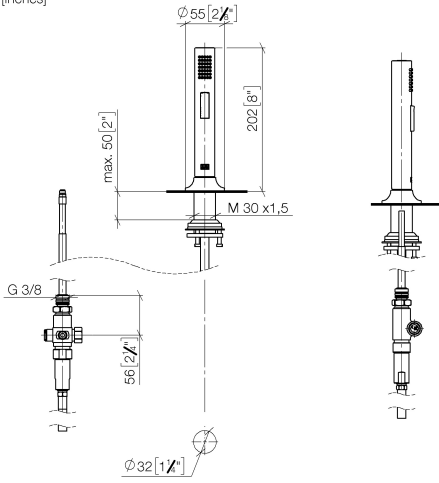

27 731 809

- with round rosette
- spray flow
- automatic spout/shower diverter
- height of mixer 202 mm
- hole diameter rinsing spray 32mm
- fabric braided hose 1500 mm
- sprayface with anti-scaling system
- lead-free

Can only be combined with 33810809, 33826809, 19815809, 19825809.

Intrinsic protection against back flow.

Residual water may emerge from the spray after closing.

Operating unit can be positioned freely.

	Brushed Platinum	27 731 809-06
	Chrome	27 731 809-00
	Platinum	27 731 809-08
	Durabress (23kt Gold)	27 731 809-09
	Dark Chrome	27 731 809-19
	Brushed Durabress (23kt Gold)	27 731 809-28
	Matte Black	27 731 809-33
	Brushed Champagne (22kt Gold)	27 731 809-46
	Champagne (22kt Gold)	27 731 809-47
	Brushed Chrome	27 731 809-93
	Brushed Dark Platinum	27 731 809-99

27 731 809

mm [inches]

Codes & Standards

EN 1717

Certificates

Belgaqua_24-005-2

VAIA Rinsing spray set - Brushed Platinum

VAIA