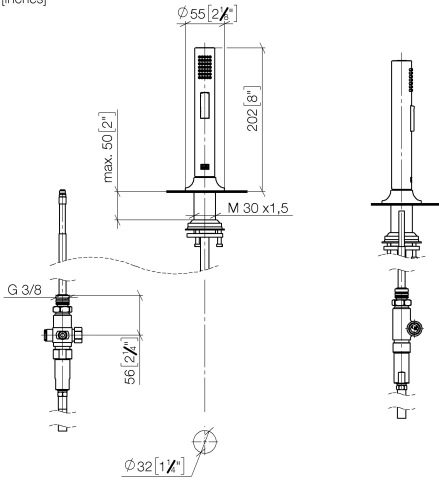

27 731 809

- with round rosette
- spray flow
- automatic spout/shower diverter
- height of mixer 202 mm
- hole diameter rinsing spray 32mm
- fabric braided hose 1500 mm
- sprayface with anti-scaling system
- lead-free

Can only be combined with 33810809, 33826809, 19815809, 19825809.

Intrinsic protection against back flow.

Residual water may emerge from the spray after closing.

Operating unit can be positioned freely.

	Platinum	27 731 809-08
	Chrome	27 731 809-00
	Brushed Platinum	27 731 809-06
	Durabass (23kt Gold)	27 731 809-09
	Dark Chrome	27 731 809-19
	Brushed Durabass (23kt Gold)	27 731 809-28
	Matte Black	27 731 809-33
	Brushed Champagne (22kt Gold)	27 731 809-46
	Champagne (22kt Gold)	27 731 809-47
	Brushed Chrome	27 731 809-93
	Brushed Dark Platinum	27 731 809-99

27 731 809

mm [inches]

Codes & Standards

EN 1717

Certificates

Belgaqua_24-005-2

VAIA Rinsing spray set - Platinum

VAIA