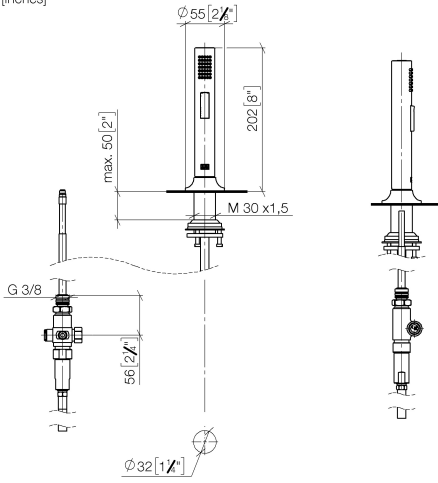

27 731 809

- with round rosette
- spray flow
- automatic spout/shower diverter
- height of mixer 202 mm
- hole diameter rinsing spray 32mm
- fabric braided hose 1500 mm
- sprayface with anti-scaling system
- lead-free

Can only be combined with 33810809, 33826809, 19815809, 19825809.

Intrinsic protection against back flow.

Residual water may emerge from the spray after closing.

Operating unit can be positioned freely.

	Durabronz (23kt Gold)	27 731 809-09
	Chrome	27 731 809-00
	Brushed Platinum	27 731 809-06
	Platinum	27 731 809-08
	Dark Chrome	27 731 809-19
	Brushed Durabronz (23kt Gold)	27 731 809-28
	Matte Black	27 731 809-33
	Brushed Champagne (22kt Gold)	27 731 809-46
	Champagne (22kt Gold)	27 731 809-47
	Brushed Chrome	27 731 809-93
	Brushed Dark Platinum	27 731 809-99

27 731 809

mm [inches]

Codes & Standards

EN 1717

Certificates

Belgaqua_24-005-2

VAIA Rinsing spray set - Durabronz (23kt Gold)

VAIA