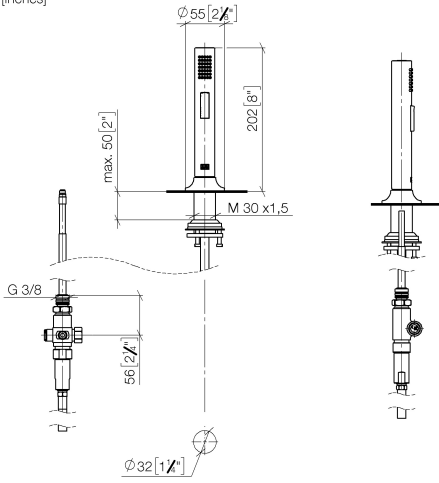

27 731 809

- with round rosette
- spray flow
- automatic spout/shower diverter
- height of mixer 202 mm
- hole diameter rinsing spray 32mm
- fabric braided hose 1500 mm
- sprayface with anti-scaling system
- lead-free

Can only be combined with 33810809, 33826809, 19815809, 19825809.

Intrinsic protection against back flow.

Residual water may emerge from the spray after closing.

Operating unit can be positioned freely.

	Brushed Durabron (23kt Gold)	27 731 809-28
	Chrome	27 731 809-00
	Brushed Platinum	27 731 809-06
	Platinum	27 731 809-08
	Durabron (23kt Gold)	27 731 809-09
	Dark Chrome	27 731 809-19
	Matte Black	27 731 809-33
	Brushed Champagne (22kt Gold)	27 731 809-46
	Champagne (22kt Gold)	27 731 809-47
	Brushed Chrome	27 731 809-93
	Brushed Dark Platinum	27 731 809-99

27 731 809

mm [inches]

## Spare parts list