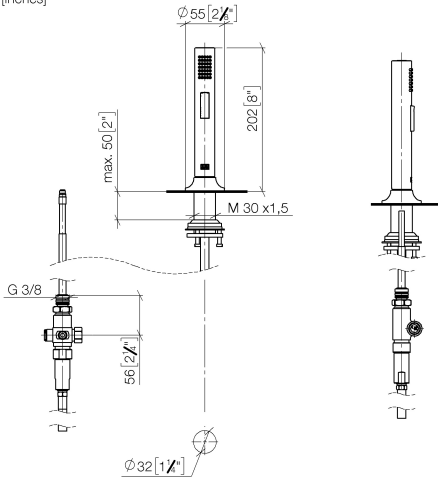

27 731 809

- with round rosette
- spray flow
- automatic spout/shower diverter
- height of mixer 202 mm
- hole diameter rinsing spray 32mm
- fabric braided hose 1500 mm
- sprayface with anti-scaling system
- lead-free

Can only be combined with 33810809, 33826809, 19815809, 19825809.

Intrinsic protection against back flow.

Residual water may emerge from the spray after closing.

Operating unit can be positioned freely.

	Brushed Champagne (22kt Gold)	27 731 809-46
	Chrome	27 731 809-00
	Brushed Platinum	27 731 809-06
	Platinum	27 731 809-08
	Durabrand (23kt Gold)	27 731 809-09
	Dark Chrome	27 731 809-19
	Brushed Durabrand (23kt Gold)	27 731 809-28
	Matte Black	27 731 809-33
	Champagne (22kt Gold)	27 731 809-47
	Brushed Chrome	27 731 809-93
	Brushed Dark Platinum	27 731 809-99

27 731 809

mm [inches]