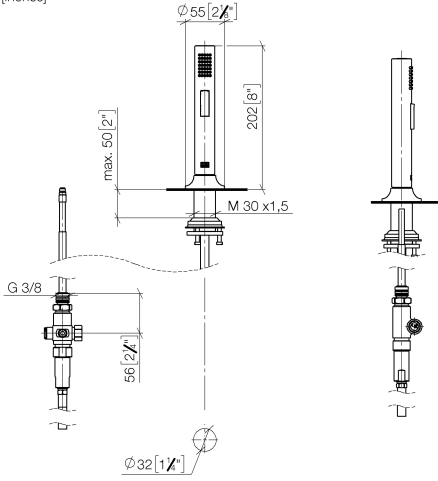

27 731 809

- with round rosette
- spray flow
- automatic spout/shower diverter
- height of mixer 202 mm
- hole diameter rinsing spray 32mm
- fabric braided hose 1500 mm
- sprayface with anti-scaling system
- lead-free

Can only be combined with 33810809, 33826809, 19815809, 19825809.

Intrinsic protection against back flow.

Residual water may emerge from the spray after closing.

Operating unit can be positioned freely.

	Brushed Chrome	27 731 809-93
	Chrome	27 731 809-00
	Brushed Platinum	27 731 809-06
	Platinum	27 731 809-08
	Durabronze (23kt Gold)	27 731 809-09
	Dark Chrome	27 731 809-19
	Brushed Durabronze (23kt Gold)	27 731 809-28
	Matte Black	27 731 809-33
	Brushed Champagne (22kt Gold)	27 731 809-46
	Champagne (22kt Gold)	27 731 809-47
	Brushed Dark Platinum	27 731 809-99

27 731 809

mm [inches]