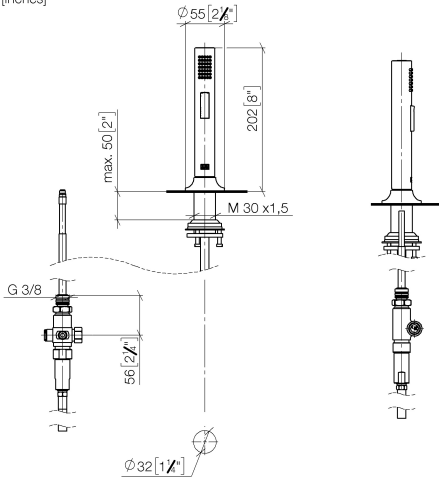

27 731 809

- with round rosette
- spray flow
- automatic spout/shower diverter
- height of mixer 202 mm
- hole diameter rinsing spray 32mm
- fabric braided hose 1500 mm
- sprayface with anti-scaling system
- lead-free

Can only be combined with 33810809, 33826809, 19815809, 19825809.

Intrinsic protection against back flow.

Residual water may emerge from the spray after closing.

Operating unit can be positioned freely.

	Brushed Dark Platinum	27 731 809-99
	Chrome	27 731 809-00
	Brushed Platinum	27 731 809-06
	Platinum	27 731 809-08
	Durabrand (23kt Gold)	27 731 809-09
	Dark Chrome	27 731 809-19
	Brushed Durabrand (23kt Gold)	27 731 809-28
	Matte Black	27 731 809-33
	Brushed Champagne (22kt Gold)	27 731 809-46
	Champagne (22kt Gold)	27 731 809-47
	Brushed Chrome	27 731 809-93

27 731 809

mm [inches]

Codes & Standards

EN 1717

Certificates

Belgaqua_24-005-2

VAIA Rinsing spray set - Brushed Dark Platinum

VAIA