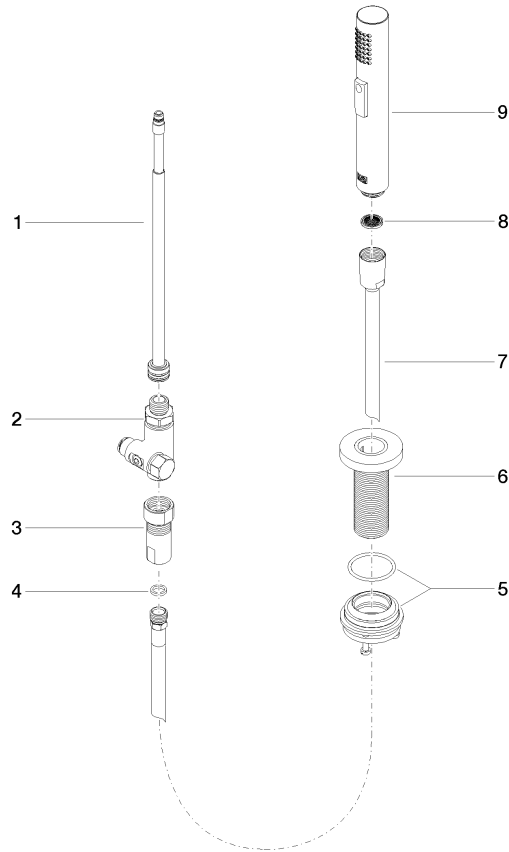

## Rinsing spray set - Chrome

27 731 970

- with round rosette
- spray flow
- automatic spout/shower diverter
- height of mixer 191 mm
- hole diameter rinsing spray 32mm
- fabric braided hose 1500 mm
- sprayface with anti-scaling system
- lead-free

## Rinsing spray set - Chrome

27 731 970

mm [inches]

### Flow rate chart

### Spare parts list

No.	Item Number	Name	Quantity used	Delivery time
1	90 28 20 068 00 90	connection	1	2
2	90 17 09 046 12 90	diverter	1	2
3	90 24 03 241 00 90	nipple	1	2
4	90 14 20 019 00 90	seal	1	2
5	04 23 10 047 00 92	fixing set	1	60
6	90 27 86 001 00-00	rosette	1	-
Spare part can no longer be ordered, please order the replacement item				
7	90 30 02 062 00-00	hose	1	2
8	09 23 01 039 90	sieve	1	2
9	04 12 11 158 00-00	shower	1	10