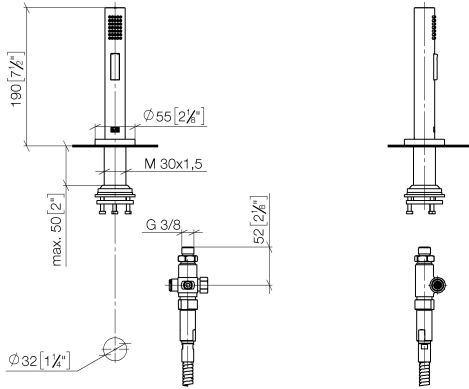

## Rinsing spray set - Chrome

27 731 970

- with round rosette
- spray flow
- automatic spout/shower diverter
- height of mixer 191 mm
- hole diameter rinsing spray 32mm
- fabric braided hose 1500 mm
- sprayface with anti-scaling system
- lead-free

Can only be combined with 32815682, 33826861, 32815861, 33836888, 32816888, 20816892, 33836875, 32815875.

Intrinsic protection against back flow.

Residual water may emerge from the spray after closing.

Operating unit can be positioned freely.

## Rinsing spray set - Chrome

27 731 970

mm [inches]

### Spare parts list

No.	Item Number	Name	Quantity used	Delivery time
1	90 28 20 068 00 90	connection	1	2
2	90 17 09 046 12 90	diverter	1	2
3	90 24 03 241 00 90	nipple	1	2
4	90 14 20 019 00 90	seal	1	2
5	04 23 10 047 00 92	fixing set	1	60
6	90 27 86 001 00-00	rosette	1	-
Spare part can no longer be ordered, please order the replacement item				
7	90 30 02 062 00-00	hose	1	2
8	09 23 01 039 90	sieve	1	2
9	04 12 11 158 00-00	shower	1	10