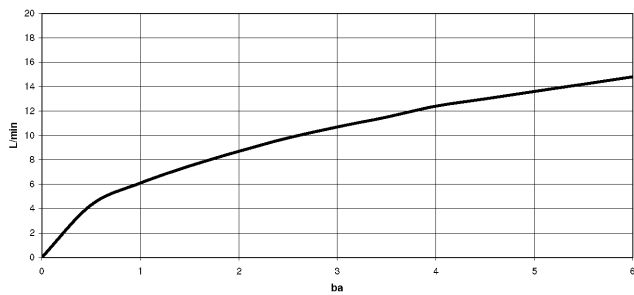

## Rinsing spray set - Chrome

27 731 970

mm [inches]

### Flow rate chart