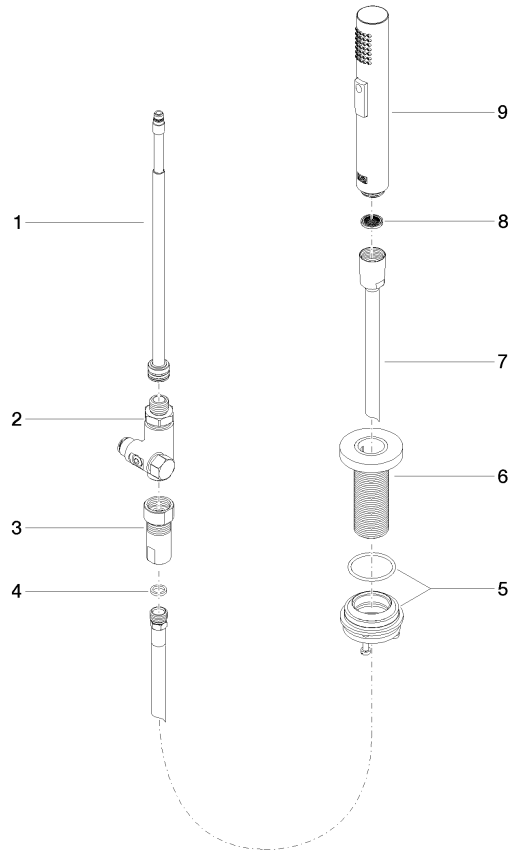

Rinsing spray set - Platinum

27 731 970

- with round rosette
- spray flow
- automatic spout/shower diverter
- height of mixer 191 mm
- hole diameter rinsing spray 32mm
- fabric braided hose 1500 mm
- sprayface with anti-scaling system
- lead-free

Can only be combined with 32815682, 33826861, 32815861, 33836888, 32816888, 20816892, 33836875, 32815875.

Intrinsic protection against back flow.

Residual water may emerge from the spray after closing.

Operating unit can be positioned freely.

Rinsing spray set - Platinum

27 731 970

mm [inches]

Flow rate chart

Certificates

LGA_29572.

LGA_38643.

Belgaqua_24-005-
27_3.

Rinsing spray set - Platinum

27 731 970

Parts for other finishes can be found here: [Chrome](#)

Spare parts list

No.	Item Number	Name	Quantity used	Delivery time
1	90 28 20 068 00 90	connection	1	2
2	90 17 09 046 12 90	diverter	1	2
3	90 24 03 241 00 90	nipple	1	2
4	90 14 20 019 00 90	seal	1	2
5	04 23 10 047 00 92	fixing set	1	60
6	90 27 86 001 00-08	rosette	1	-
Spare part can no longer be ordered, please order the replacement item				
7	90 30 02 062 00-08	hose	1	40
8	09 23 01 039 90	sieve	1	2
9	04 12 11 158 00-08	shower	1	40