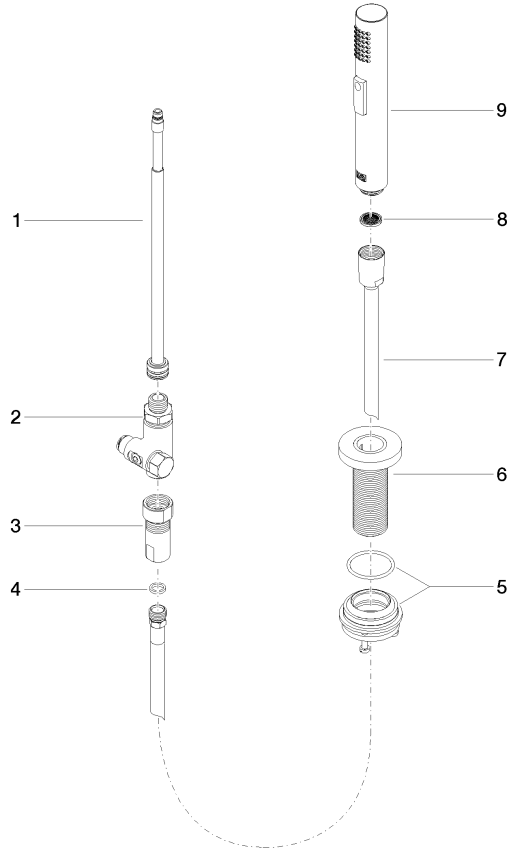

Rinsing spray set - Durabronss (23kt Gold)

27 731 970

- with round rosette
- spray flow
- automatic spout/shower diverter
- height of mixer 191 mm
- hole diameter rinsing spray 32mm
- fabric braided hose 1500 mm
- sprayface with anti-scaling system
- lead-free

Can only be combined with 32815682, 33826861, 32815861, 33836888, 32816888, 20816892, 33836875, 32815875.

Intrinsic protection against back flow.

Residual water may emerge from the spray after closing.

Operating unit can be positioned freely.

Rinsing spray set - Durabross (23kt Gold)

27 731 970

mm [inches]

Flow rate chart

Certificates

LGA_29572.

LGA_38643.

Belgaqua_24-005-
27_3.

Rinsing spray set - Durabronz (23kt Gold)

27 731 970

Parts for other finishes can be found here: [Chrome](#)

Spare parts list

No.	Item Number	Name	Quantity used	Delivery time
1	90 28 20 068 00 90	connection	1	2
2	90 17 09 046 12 90	diverter	1	2
3	90 24 03 241 00 90	nipple	1	2
4	90 14 20 019 00 90	seal	1	2
5	04 23 10 047 00 92	fixing set	1	60
6	90 27 86 001 00-09	rosette	1	-
Spare part can no longer be ordered, please order the replacement item				
7	90 30 02 062 00-09	hose	1	40
8	09 23 01 039 90	sieve	1	2
9	04 12 11 158 00-09	shower	1	40