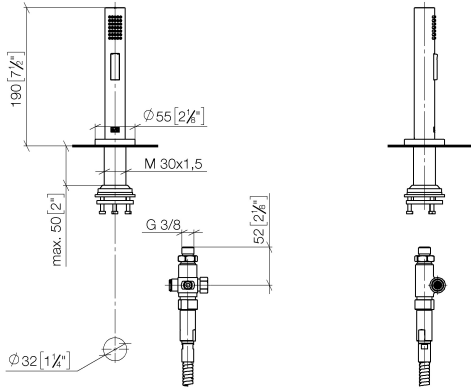

Rinsing spray set - Durabronss (23kt Gold)

27 731 970

- with round rosette
- spray flow
- automatic spout/shower diverter
- height of mixer 191 mm
- hole diameter rinsing spray 32mm
- fabric braided hose 1500 mm
- sprayface with anti-scaling system
- lead-free

Can only be combined with 32815682, 33826861, 32815861, 33836888, 32816888, 20816892, 33836875, 32815875.

Intrinsic protection against back flow.

Residual water may emerge from the spray after closing.

Operating unit can be positioned freely.

Rinsing spray set - Durabross (23kt Gold)

27 731 970

mm [inches]

Flow rate chart

Certificates

LGA_29572.

LGA_38643.

Belgaqua_24-005-
27_3.