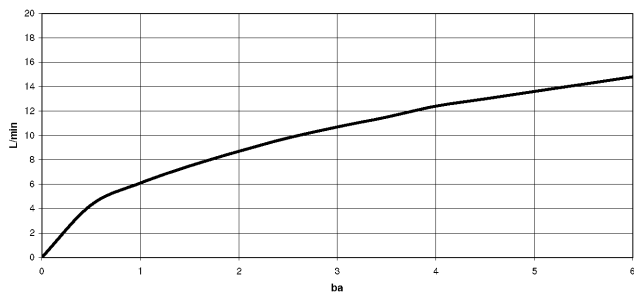

Rinsing spray set - Durabross (23kt Gold)

27 731 970

mm [inches]

Flow rate chart

Certificates

LGA_29572.

LGA_38643.

Belgaqua_24-005-
27_3.