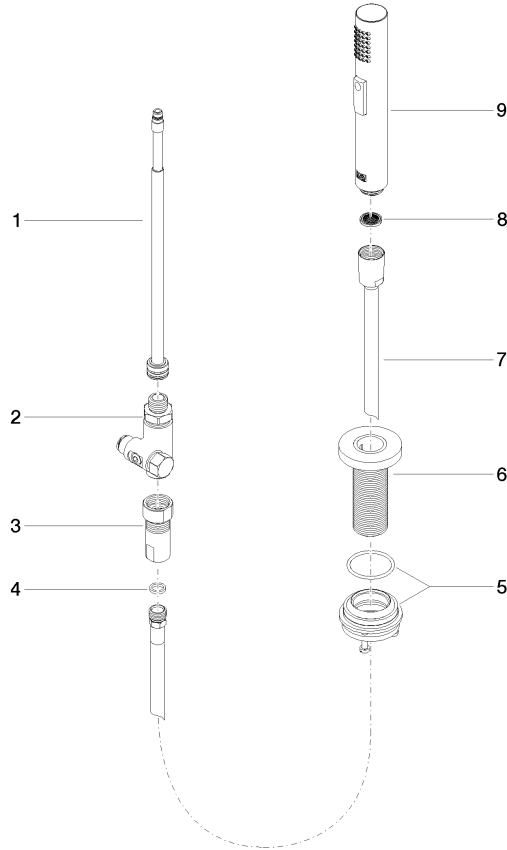

Rinsing spray set - Dark Chrome

27 731 970

- with round rosette
- spray flow
- automatic spout/shower diverter
- height of mixer 191 mm
- hole diameter rinsing spray 32mm
- fabric braided hose 1500 mm
- sprayface with anti-scaling system
- lead-free

Can only be combined with 32815682, 33826861, 32815861, 33836888, 32816888, 20816892, 33836875, 32815875.

Intrinsic protection against back flow.

Residual water may emerge from the spray after closing.

Operating unit can be positioned freely.

Rinsing spray set - Dark Chrome

27 731 970

mm [inches]

Flow rate chart

Certificates

LGA_29572.

LGA_38643.

Belgaqua_24-005-
27_3.

Rinsing spray set - Dark Chrome

27 731 970

Parts for other finishes can be found here: [Chrome](#)

Spare parts list

No.	Item Number	Name	Quantity used	Delivery time
1	90 28 20 068 00 90	connection	1	2
2	90 17 09 046 12 90	diverter	1	2
3	90 24 03 241 00 90	nipple	1	2
4	90 14 20 019 00 90	seal	1	2
5	04 23 10 047 00 92	fixing set	1	60
6	90 27 86 001 00-19	rosette	1	-
Spare part can no longer be ordered, please order the replacement item				
7	90 30 02 062 00-19	hose	1	20
8	09 23 01 039 90	sieve	1	2
9	04 12 11 158 00-19	shower	1	60