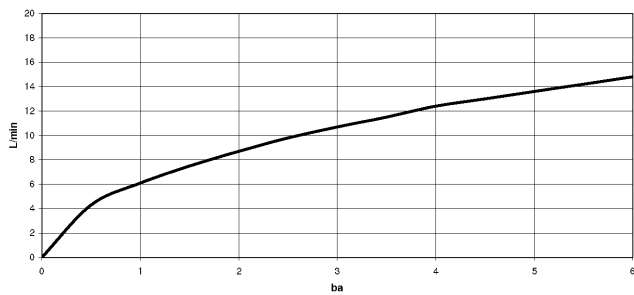

Rinsing spray set - Dark Chrome

27 731 970

mm [inches]

Flow rate chart

Certificates

LGA_29572.

LGA_38643.

Belgaqua_24-005-
27_3.