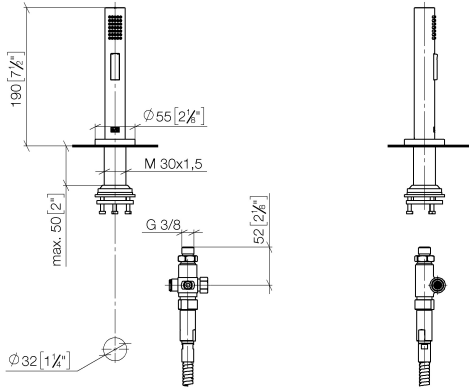

Rinsing spray set - Dark Chrome

27 731 970

- with round rosette
- spray flow
- automatic spout/shower diverter
- height of mixer 191 mm
- hole diameter rinsing spray 32mm
- fabric braided hose 1500 mm
- sprayface with anti-scaling system
- lead-free

Can only be combined with 32815682, 33826861, 32815861, 33836888, 32816888, 20816892, 33836875, 32815875.

Intrinsic protection against back flow.

Residual water may emerge from the spray after closing.

Operating unit can be positioned freely.

Rinsing spray set - Dark Chrome

27 731 970

mm [inches]

Flow rate chart

Certificates

LGA_29572.

LGA_38643.

Belgaqua_24-005-
27_3.

Rinsing spray set - Dark Chrome

27 731 970

Parts for other finishes can be found here: [Chrome](#)

Spare parts list

No.	Item Number	Name	Quantity used	Delivery time
1	90 28 20 068 00 90	connection	1	2
2	90 17 09 046 12 90	diverter	1	2
3	90 24 03 241 00 90	nipple	1	2
4	90 14 20 019 00 90	seal	1	2
5	04 23 10 047 00 92	fixing set	1	60
6	90 27 86 001 00-19	rosette	1	-
Spare part can no longer be ordered, please order the replacement item				
7	90 30 02 062 00-19	hose	1	20
8	09 23 01 039 90	sieve	1	2
9	04 12 11 158 00-19	shower	1	60