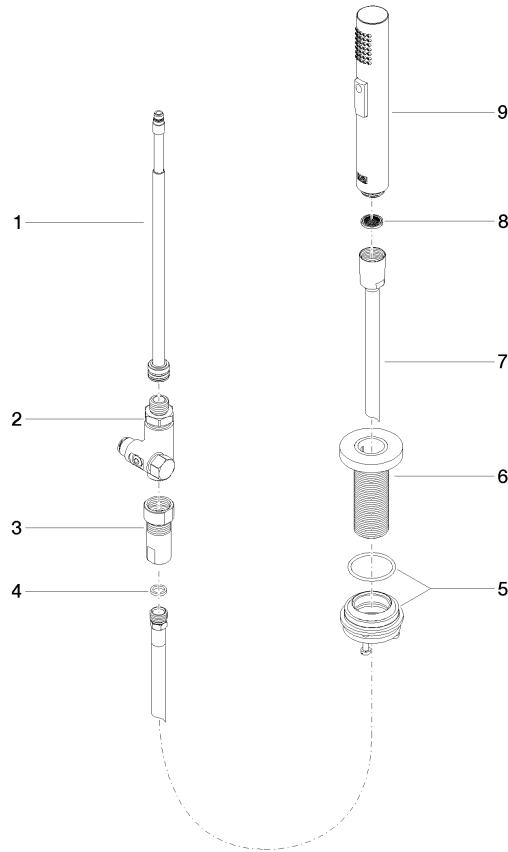

Rinsing spray set - Brushed Champagne (22kt Gold)

27 731 970

- with round rosette
- spray flow
- automatic spout/shower diverter
- height of mixer 191 mm
- hole diameter rinsing spray 32mm
- fabric braided hose 1500 mm
- sprayface with anti-scaling system
- lead-free

Can only be combined with 32815682, 33826861, 32815861, 33836888, 32816888, 20816892, 33836875, 32815875.

Intrinsic protection against back flow.

Residual water may emerge from the spray after closing.

Operating unit can be positioned freely.

Rinsing spray set - Brushed Champagne (22kt Gold)

27 731 970

mm [inches]

Flow rate chart

Certificates

LGA_29572.

LGA_38643.

Belgaqua_24-005-
27_3.

Rinsing spray set - Brushed Champagne (22kt Gold)

27 731 970

Parts for other finishes can be found here: [Chrome](#)

Spare parts list

No.	Item Number	Name	Quantity used	Delivery time
1	90 28 20 068 00 90	connection	1	2
2	90 17 09 046 12 90	diverter	1	2
3	90 24 03 241 00 90	nipple	1	2
4	90 14 20 019 00 90	seal	1	2
5	04 23 10 047 00 92	fixing set	1	60
6	90 27 86 001 00-46	rosette	1	-
Spare part can no longer be ordered, please order the replacement item				
7	90 30 02 062 00-46	hose	1	-
Spare part can no longer be ordered, please order the replacement item				
8	09 23 01 039 90	sieve	1	2
9	04 12 11 158 00-46	shower	1	60