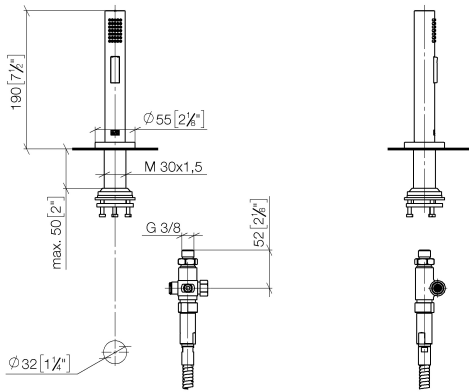

Rinsing spray set - Brushed Champagne (22kt Gold)

27 731 970

- with round rosette
- spray flow
- automatic spout/shower diverter
- height of mixer 191 mm
- hole diameter rinsing spray 32mm
- fabric braided hose 1500 mm
- sprayface with anti-scaling system
- lead-free

Can only be combined with 32815682, 33826861, 32815861, 33836888, 32816888, 20816892, 33836875, 32815875.

Intrinsic protection against back flow.

Residual water may emerge from the spray after closing.

Operating unit can be positioned freely.

Rinsing spray set - Brushed Champagne (22kt Gold)

27 731 970

mm [inches]

Flow rate chart

Certificates

LGA_29572.

LGA_38643.

Belgaqua_24-005-
27_3.

Rinsing spray set - Brushed Champagne (22kt Gold)

27 731 970

Parts for other finishes can be found here: [Chrome](#)

Spare parts list

No.	Item Number	Name	Quantity used	Delivery time
1	90 28 20 068 00 90	connection	1	2
2	90 17 09 046 12 90	diverter	1	2
3	90 24 03 241 00 90	nipple	1	2
4	90 14 20 019 00 90	seal	1	2
5	04 23 10 047 00 92	fixing set	1	60
6	90 27 86 001 00-46	rosette	1	-
Spare part can no longer be ordered, please order the replacement item				
7	90 30 02 062 00-46	hose	1	-
Spare part can no longer be ordered, please order the replacement item				
8	09 23 01 039 90	sieve	1	2
9	04 12 11 158 00-46	shower	1	60