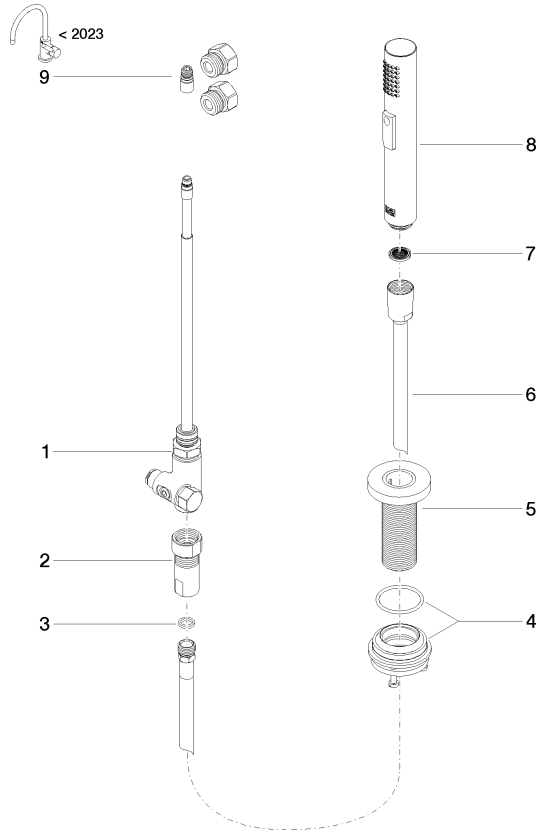

Rinsing spray set - Champagne (22kt Gold)

27 731 970 Product version from 2/1/2023

- with round rosette
- spray flow
- automatic spout/shower diverter
- height of mixer 191 mm
- hole diameter rinsing spray 32mm
- fabric braided hose 1500 mm
- sprayface with anti-scaling system
- lead-free

Can only be combined with 32815682, 33826861, 32815861, 33836888, 32816888, 20816892, 33836875, 32815875.

Intrinsic protection against back flow.

Residual water may emerge from the spray after closing.

Operating unit can be positioned freely.

Rinsing spray set - Champagne (22kt Gold)

27 731 970 Product version from 2/1/2023

mm [inches]

Flow rate chart

Codes & Standards

DIN 4109

EN 1717

ISO 3822

LGA_38

Belgaqua_24-005-2 IAPMO_N-4976

Rinsing spray set - Champagne (22kt Gold)

27 731 970 Product version from 2/1/2023

Parts for other finishes can be found here: [Chrome](#)

Spare parts list

No.	Item Number	Name	Quantity used	Delivery time
1	90 17 09 046 12 90	diverter	1	2
2	90 24 03 241 00 90	nipple	1	2
3	90 14 20 019 00 90	seal	1	2
4	04 23 10 047 00 92	fixing set	1	60
5	90 27 86 001 00-47	rosette	1	-
Spare part can no longer be ordered, please order the replacement item				
6	90 30 02 062 00-47	hose	1	-
Spare part can no longer be ordered, please order the replacement item				
7	09 23 01 039 90	sieve	1	2
8	04 12 11 158 00-47	shower	1	60
9	90 17 09 046 14 90	conversion kit	1	2