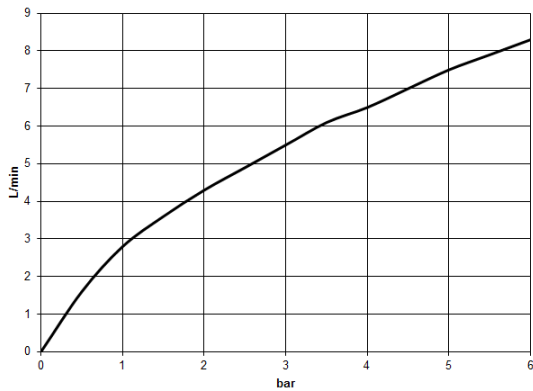

Rinsing spray set - Champagne (22kt Gold)

27 731 970 Product version from 2/1/2023

mm [inches]

Flow rate chart

Codes & Standards

DIN 4109

EN 1717

ISO 3822