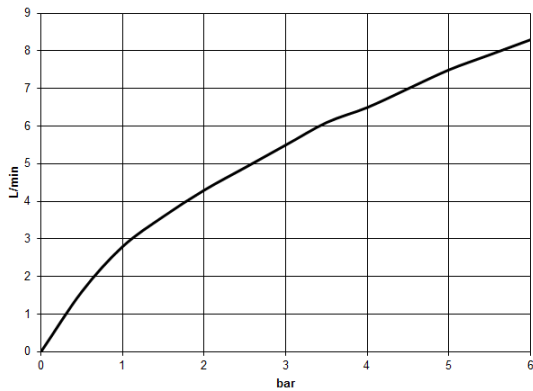

Rinsing spray set - Brushed Dark Platinum

27 731 970 Product version from 2/1/2023

mm [inches]

Flow rate chart

Codes & Standards

DIN 4109

EN 1717

ISO 3822