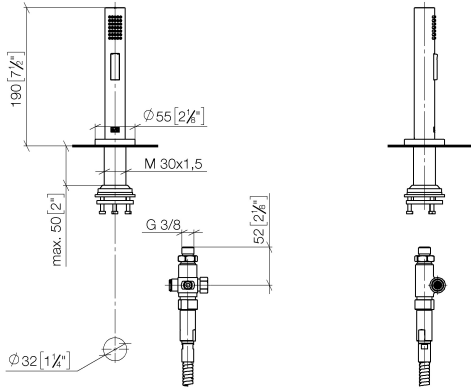

Rinsing spray set - Brushed Dark Platinum

27 731 970 Product version from 2/1/2023

- with round rosette
- spray flow
- automatic spout/shower diverter
- height of mixer 191 mm
- hole diameter rinsing spray 32mm
- fabric braided hose 1500 mm
- sprayface with anti-scaling system
- lead-free

Can only be combined with 32815682, 33826861, 32815861, 33836888, 32816888, 20816892, 33836875, 32815875.

Intrinsic protection against back flow.

Residual water may emerge from the spray after closing.

Operating unit can be positioned freely.

Rinsing spray set - Brushed Dark Platinum

27 731 970 Product version from 2/1/2023

mm [inches]

Flow rate chart

Codes & Standards

DIN 4109

EN 1717

ISO 3822