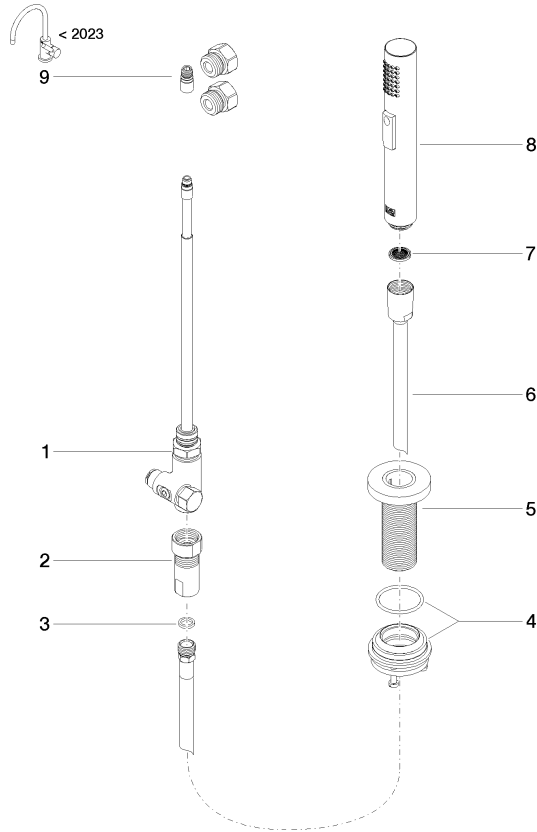

Rinsing spray set - Brushed Dark Platinum

27 731 970 Product version from 2/1/2023

- with round rosette
- spray flow
- automatic spout/shower diverter
- height of mixer 191 mm
- hole diameter rinsing spray 32mm
- fabric braided hose 1500 mm
- sprayface with anti-scaling system
- lead-free

Can only be combined with 32815682, 33826861, 32815861, 33836888, 32816888, 20816892, 33836875, 32815875.

Intrinsic protection against back flow.

Residual water may emerge from the spray after closing.

Operating unit can be positioned freely.

Rinsing spray set - Brushed Dark Platinum

27 731 970 Product version from 2/1/2023

mm [inches]

Flow rate chart

Codes & Standards

DIN 4109

EN 1717

ISO 3822

LGA_38

Belgaqua_24-005-2 IAPMO_N-4976

Rinsing spray set - Brushed Dark Platinum

27 731 970 Product version from 2/1/2023

Parts for other finishes can be found here: [Chrome](#)

Spare parts list

No.	Item Number	Name	Quantity used	Delivery time
1	90 17 09 046 12 90	diverter	1	2
2	90 24 03 241 00 90	nipple	1	2
3	90 14 20 019 00 90	seal	1	2
4	04 23 10 047 00 92	fixing set	1	60
5	90 27 86 001 00-99	rosette	1	-
Spare part can no longer be ordered, please order the replacement item				
6	90 30 02 062 00-99	hose	1	30
7	09 23 01 039 90	sieve	1	2
8	04 12 11 158 00-99	shower	1	30
9	90 17 09 046 14 90	conversion kit	1	2