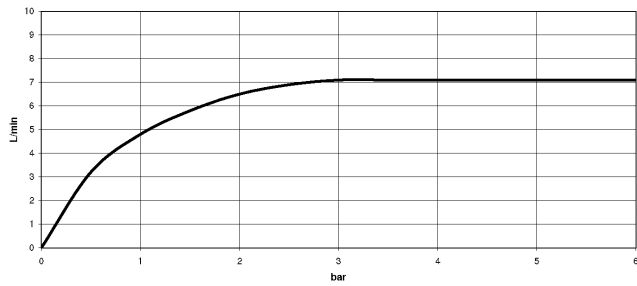

Can only be combined with 32800680, 32843680.

Intrinsic protection against back flow.

	Chrome	27 784 970-00
	Brushed Platinum	27 784 970-06
	Platinum	27 784 970-08
	Dark Chrome	27 784 970-19
	Brushed Chrome	27 784 970-93
	Brushed Dark Platinum	27 784 970-99

27 784 970

mm [inches]  
M 1:10

Flow rate chart

Certificates

Belgaqua\_22\_277\_2  
7\_3.

27 784 970

Parts for other finishes can be found here: [Brushed](#)  
[Platinum](#)

27 784 970