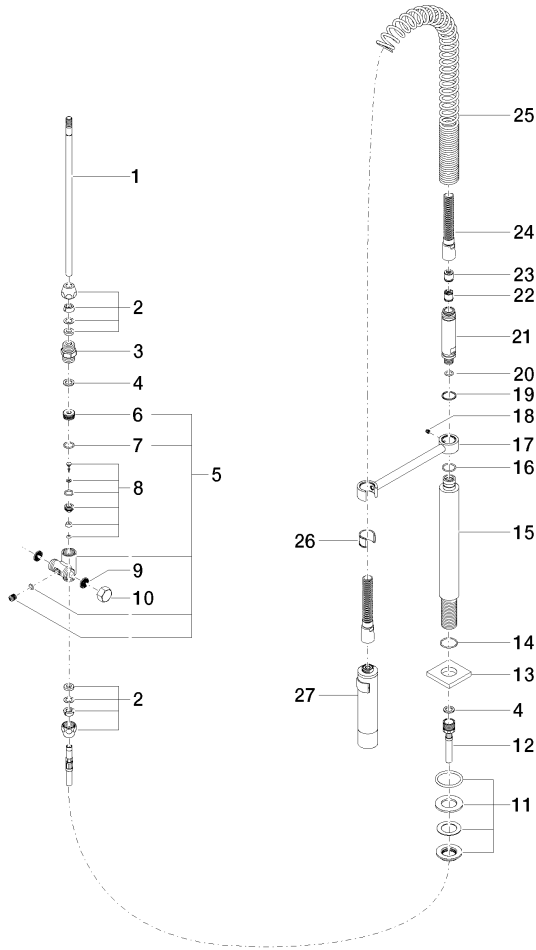

**Profi spray set - Chrome**

LOT

27 784 970

- spray flow
- automatic diverter for spout/Profi spray set
- height of mixer 665 mm
- individual rosette 55 x 55 mm
- profi spray hole diameter 30mm
- sprayface with anti-scaling system
- lead-free

Can only be combined with 32800680, 32843680.

Intrinsic protection against back flow.

	Chrome	27 784 970-00
	Brushed Platinum	27 784 970-06
	Platinum	27 784 970-08
	Dark Chrome	27 784 970-19
	Brushed Chrome	27 784 970-93
	Brushed Dark Platinum	27 784 970-99

27 784 970

mm [inches]  
M 1:10

Flow rate chart

Certificates

Belgaqua\_22\_277\_2  
7\_3.

27 784 970

Parts for other finishes can be found here: [Brushed](#)  
[Platinum](#)

27 784 970

Spare parts list

No.	Item Number	Name	Quantity used	Delivery time
1	04 24 02 046 01-07	pipe	1	10
2	90 23 30 040 00-00	threaded connector	2	10
3	90 24 03 168 00 90	nipple	1	2
4	90 14 20 002 00 90	seal	2	2
5	90 17 09 046 10 90	diverter	1	2
6	09 24 04 112 10 90	nipple	1	2
7	90 14 10 033 00 90	seal	1	2
8	90 21 10 031 10 90	diverter	1	2
9	09 23 01 039 90	sieve	2	2
10	04 21 02 006 00 92	cap	1	2
11	04 23 10 004 03 90	fixing set	1	2
12	09 30 04 067 90	hose	1	2
13	09 27 97 033-00	rosette	1	10
14	09 14 10 120 90	seal	1	2
15	09 11 10 066 10-00	connection	1	60
16	09 14 10 031 90	seal	1	2
17	04 17 20 014 00-00	holder	1	10
18	09 31 11 049 90	pin	1	2
19	09 14 15 012 90	ring	1	2
20	09 14 10 003 90	seal	1	2
21	09 30 01 067 10-00	adaptor	1	10
22	90 23 01 141 00 90	back-flow preventer	1	2
23	09 23 01 046 90	back-flow preventer	1	2
24	90 30 02 065 00-00	hose	1	10
25	09 16 02 034 90	spring	1	2
26	90 18 40 035 00 90	sleeve	1	2
27	04 12 11 094 10-00	shower	1	10