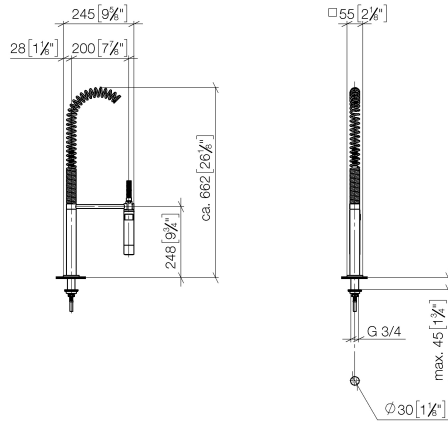

**Profi spray set - Chrome**

LOT

27 784 970

- spray flow
- automatic diverter for spout/Profi spray set
- height of mixer 665 mm
- individual rosette 55 x 55 mm
- profi spray hole diameter 30mm
- sprayface with anti-scaling system
- lead-free

Can only be combined with 32800680, 32843680.

Intrinsic protection against back flow.

	Chrome	27 784 970-00
	Brushed Platinum	27 784 970-06
	Platinum	27 784 970-08
	Dark Chrome	27 784 970-19
	Brushed Chrome	27 784 970-93
	Brushed Dark Platinum	27 784 970-99

27 784 970

mm [inches]  
M 1:10

Flow rate chart

Certificates

Belgaqua\_22\_277\_2  
7\_3.

27 784 970

Parts for other finishes can be found here: [Brushed](#)  
[Platinum](#)

27 784 970

Spare parts list

No.	Item Number	Name	Quantity used	Delivery time
1	04 24 02 046 01-07	pipe	1	10
2	90 23 30 040 00-00	threaded connector	2	10
3	90 24 03 168 00 90	nipple	1	2
4	90 14 20 002 00 90	seal	2	2
5	90 17 09 046 10 90	diverter	1	2
6	09 24 04 112 10 90	nipple	1	2
7	90 14 10 033 00 90	seal	1	2
8	90 21 10 031 10 90	diverter	1	2
9	09 23 01 039 90	sieve	2	2
10	04 21 02 006 00 92	cap	1	2
11	04 23 10 004 03 90	fixing set	1	2
12	09 30 04 067 90	hose	1	2
13	09 27 97 033-00	rosette	1	10
14	09 14 10 120 90	seal	1	2
15	09 11 10 066 10-00	connection	1	60
16	09 14 10 031 90	seal	1	2
17	04 17 20 014 00-00	holder	1	10
18	09 31 11 049 90	pin	1	2
19	09 14 15 012 90	ring	1	2
20	09 14 10 003 90	seal	1	2
21	09 30 01 067 10-00	adaptor	1	10
22	90 23 01 141 00 90	back-flow preventer	1	2
23	09 23 01 046 90	back-flow preventer	1	2
24	90 30 02 065 00-00	hose	1	10
25	09 16 02 034 90	spring	1	2
26	90 18 40 035 00 90	sleeve	1	2
27	04 12 11 094 10-00	shower	1	10