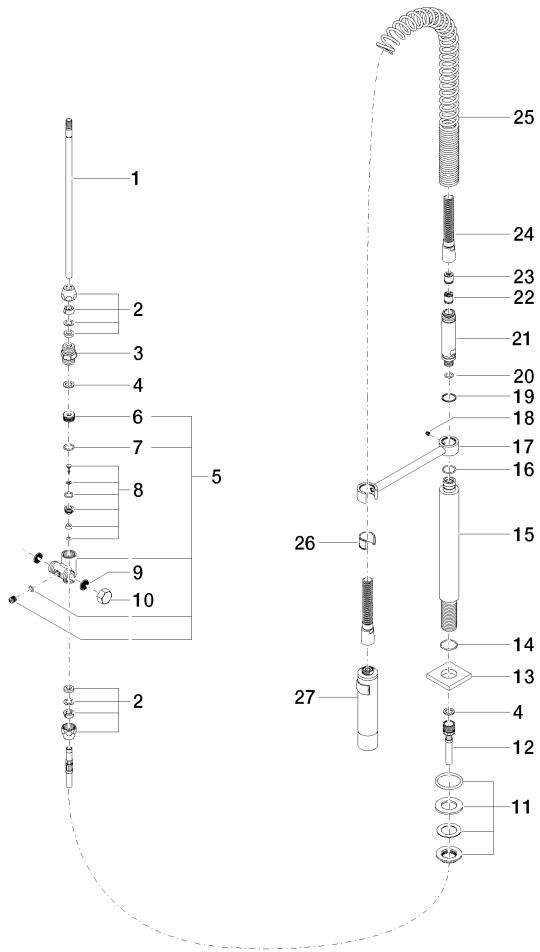

Profi spray set - Brushed Platinum

LOT

27 784 970

- spray flow
- automatic diverter for spout/Profi spray set
- height of mixer 665 mm
- individual rosette 55 x 55 mm
- profi spray hole diameter 30mm
- sprayface with anti-scaling system
- lead-free

Can only be combined with 32800680, 32843680.

Intrinsic protection against back flow.

	Brushed Platinum	27 784 970-06
	Chrome	27 784 970-00
	Platinum	27 784 970-08
	Dark Chrome	27 784 970-19
	Brushed Chrome	27 784 970-93
	Brushed Dark Platinum	27 784 970-99

27 784 970

mm [inches]
M 1:10

Flow rate chart

Certificates

Belgaqua_22_277_2
7_3.

27 784 970

Parts for other finishes can be found here: [Chrome](#)

27 784 970

Spare parts list

No.	Item Number	Name	Quantity used	Delivery time
1	04 24 02 046 01-07	pipe	1	10
2	90 23 30 040 00-06	threaded connector	2	10
3	90 24 03 168 00 90	nipple	1	2
4	90 14 20 002 00 90	seal	2	2
5	90 17 09 046 10 90	diverter	1	2
6	09 24 04 112 10 90	nipple	1	2
7	90 14 10 033 00 90	seal	1	2
8	90 21 10 031 10 90	diverter	1	2
9	09 23 01 039 90	sieve	2	2
10	04 21 02 006 00 92	cap	1	2
11	04 23 10 004 03 90	fixing set	1	2
12	09 30 04 067 90	hose	1	2
13	09 27 97 033-06	rosette	1	10
14	09 14 10 120 90	seal	1	2
15	09 11 10 066 10-06	connection	1	10
16	09 14 10 031 90	seal	1	2
17	04 17 20 014 00-06	holder	1	10
18	09 31 11 049 90	pin	1	2
19	09 14 15 012 90	ring	1	2
20	09 14 10 003 90	seal	1	2
21	09 30 01 067 10-06	adaptor	1	10
22	90 23 01 141 00 90	back-flow preventer	1	2
23	09 23 01 046 90	back-flow preventer	1	2
24	90 30 02 065 00-06	hose	1	10
25	09 16 02 034 90	spring	1	2
26	90 18 40 035 00 90	sleeve	1	2
27	04 12 11 094 10-06	shower	1	10