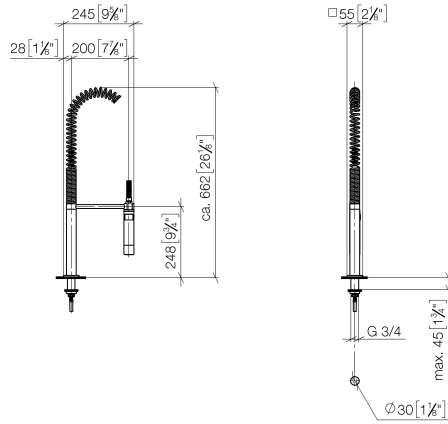

Profi spray set - Brushed Platinum

LOT

27 784 970

- spray flow
- automatic diverter for spout/Profi spray set
- height of mixer 665 mm
- individual rosette 55 x 55 mm
- profi spray hole diameter 30mm
- sprayface with anti-scaling system
- lead-free

Can only be combined with 32800680, 32843680.

Intrinsic protection against back flow.

	Brushed Platinum	27 784 970-06
	Chrome	27 784 970-00
	Platinum	27 784 970-08
	Dark Chrome	27 784 970-19
	Brushed Chrome	27 784 970-93
	Brushed Dark Platinum	27 784 970-99

27 784 970

mm [inches]
M 1:10

Flow rate chart

Certificates

Belgaqua_22_277_2
7_3.

27 784 970

Parts for other finishes can be found here: [Chrome](#)

27 784 970

Spare parts list

No.	Item Number	Name	Quantity used	Delivery time
1	04 24 02 046 01-07	pipe	1	10
2	90 23 30 040 00-06	threaded connector	2	10
3	90 24 03 168 00 90	nipple	1	2
4	90 14 20 002 00 90	seal	2	2
5	90 17 09 046 10 90	diverter	1	2
6	09 24 04 112 10 90	nipple	1	2
7	90 14 10 033 00 90	seal	1	2
8	90 21 10 031 10 90	diverter	1	2
9	09 23 01 039 90	sieve	2	2
10	04 21 02 006 00 92	cap	1	2
11	04 23 10 004 03 90	fixing set	1	2
12	09 30 04 067 90	hose	1	2
13	09 27 97 033-06	rosette	1	10
14	09 14 10 120 90	seal	1	2
15	09 11 10 066 10-06	connection	1	10
16	09 14 10 031 90	seal	1	2
17	04 17 20 014 00-06	holder	1	10
18	09 31 11 049 90	pin	1	2
19	09 14 15 012 90	ring	1	2
20	09 14 10 003 90	seal	1	2
21	09 30 01 067 10-06	adaptor	1	10
22	90 23 01 141 00 90	back-flow preventer	1	2
23	09 23 01 046 90	back-flow preventer	1	2
24	90 30 02 065 00-06	hose	1	10
25	09 16 02 034 90	spring	1	2
26	90 18 40 035 00 90	sleeve	1	2
27	04 12 11 094 10-06	shower	1	10