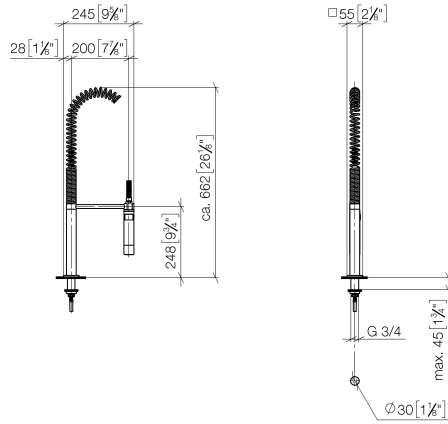

**Profi spray set - Platinum**

LOT

27 784 970

- spray flow
- automatic diverter for spout/Profi spray set
- height of mixer 665 mm
- individual rosette 55 x 55 mm
- profi spray hole diameter 30mm
- sprayface with anti-scaling system
- lead-free

Can only be combined with 32800680, 32843680.

Intrinsic protection against back flow.

	Platinum	27 784 970-08
	Chrome	27 784 970-00
	Brushed Platinum	27 784 970-06
	Dark Chrome	27 784 970-19
	Brushed Chrome	27 784 970-93
	Brushed Dark Platinum	27 784 970-99

27 784 970

mm [inches]  
M 1:10

Flow rate chart

Certificates

Belgaqua\_22\_277\_2  
7\_3.

27 784 970

Parts for other finishes can be found here: [Chrome](#)

27 784 970

Spare parts list

No.	Item Number	Name	Quantity used	Delivery time
1	04 24 02 046 01-07	pipe	1	10
2	90 23 30 040 00-08	threaded connector	2	40
3	90 24 03 168 00 90	nipple	1	2
4	90 14 20 002 00 90	seal	2	2
5	90 17 09 046 10 90	diverter	1	2
6	09 24 04 112 10 90	nipple	1	2
7	90 14 10 033 00 90	seal	1	2
8	90 21 10 031 10 90	diverter	1	2
9	09 23 01 039 90	sieve	2	2
10	04 21 02 006 00 92	cap	1	2
11	04 23 10 004 03 90	fixing set	1	2
12	09 30 04 067 90	hose	1	2
13	09 27 97 033-08	rosette	1	40
14	09 14 10 120 90	seal	1	2
15	09 11 10 066 10-08	connection	1	40
16	09 14 10 031 90	seal	1	2
17	04 17 20 014 00-08	holder	1	40
18	09 31 11 049 90	pin	1	2
19	09 14 15 012 90	ring	1	2
20	09 14 10 003 90	seal	1	2
21	09 30 01 067 10-08	adaptor	1	40
22	90 23 01 141 00 90	back-flow preventer	1	2
23	09 23 01 046 90	back-flow preventer	1	2
24	90 30 02 065 00-08	hose	1	-
Spare part can no longer be ordered, please order the replacement item				
25	09 16 02 034 90	spring	1	2
26	90 18 40 035 00 90	sleeve	1	2
27	04 12 11 094 10-08	shower	1	40