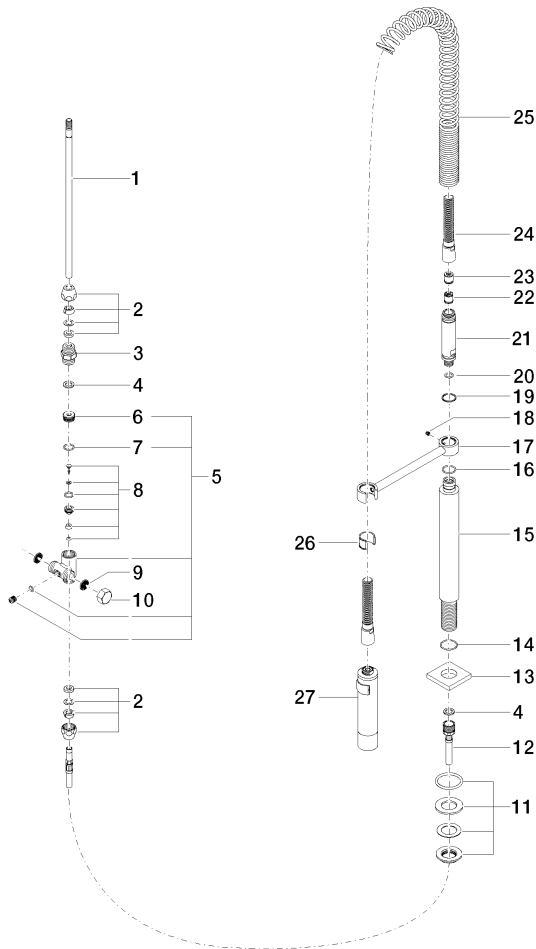

**Profi spray set - Platinum**

LOT

27 784 970

- spray flow
- automatic diverter for spout/Profi spray set
- height of mixer 665 mm
- individual rosette 55 x 55 mm
- profi spray hole diameter 30mm
- sprayface with anti-scaling system
- lead-free

Can only be combined with 32800680, 32843680.

Intrinsic protection against back flow.

	Platinum	27 784 970-08
	Chrome	27 784 970-00
	Brushed Platinum	27 784 970-06
	Dark Chrome	27 784 970-19
	Brushed Chrome	27 784 970-93
	Brushed Dark Platinum	27 784 970-99

27 784 970

mm [inches]  
M 1:10

Flow rate chart

Certificates

Belgaqua\_22\_277\_2  
7\_3.

27 784 970

Parts for other finishes can be found here: [Chrome](#)

27 784 970

Spare parts list

No.	Item Number	Name	Quantity used	Delivery time
1	04 24 02 046 01-07	pipe	1	10
2	90 23 30 040 00-08	threaded connector	2	40
3	90 24 03 168 00 90	nipple	1	2
4	90 14 20 002 00 90	seal	2	2
5	90 17 09 046 10 90	diverter	1	2
6	09 24 04 112 10 90	nipple	1	2
7	90 14 10 033 00 90	seal	1	2
8	90 21 10 031 10 90	diverter	1	2
9	09 23 01 039 90	sieve	2	2
10	04 21 02 006 00 92	cap	1	2
11	04 23 10 004 03 90	fixing set	1	2
12	09 30 04 067 90	hose	1	2
13	09 27 97 033-08	rosette	1	40
14	09 14 10 120 90	seal	1	2
15	09 11 10 066 10-08	connection	1	40
16	09 14 10 031 90	seal	1	2
17	04 17 20 014 00-08	holder	1	40
18	09 31 11 049 90	pin	1	2
19	09 14 15 012 90	ring	1	2
20	09 14 10 003 90	seal	1	2
21	09 30 01 067 10-08	adaptor	1	40
22	90 23 01 141 00 90	back-flow preventer	1	2
23	09 23 01 046 90	back-flow preventer	1	2
24	90 30 02 065 00-08	hose	1	-
Spare part can no longer be ordered, please order the replacement item				
25	09 16 02 034 90	spring	1	2
26	90 18 40 035 00 90	sleeve	1	2
27	04 12 11 094 10-08	shower	1	40