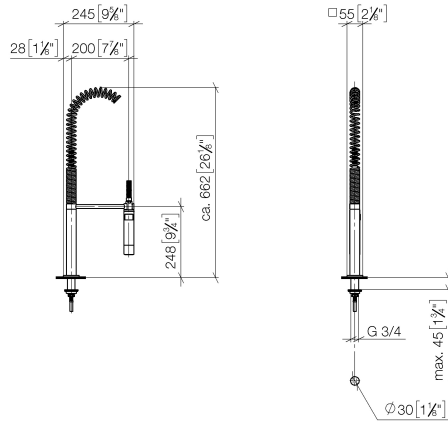

Profi spray set - Dark Chrome

LOT

27 784 970

- spray flow
- automatic diverter for spout/Profi spray set
- height of mixer 665 mm
- individual rosette 55 x 55 mm
- profi spray hole diameter 30mm
- sprayface with anti-scaling system
- lead-free

Can only be combined with 32800680, 32843680.

Intrinsic protection against back flow.

	Dark Chrome	27 784 970-19
	Chrome	27 784 970-00
	Brushed Platinum	27 784 970-06
	Platinum	27 784 970-08
	Brushed Chrome	27 784 970-93
	Brushed Dark Platinum	27 784 970-99

27 784 970

mm [inches]
M 1:10

Flow rate chart

Certificates

Belgaqua_22_277_2
7_3.

27 784 970

Parts for other finishes can be found here: [Chrome](#)