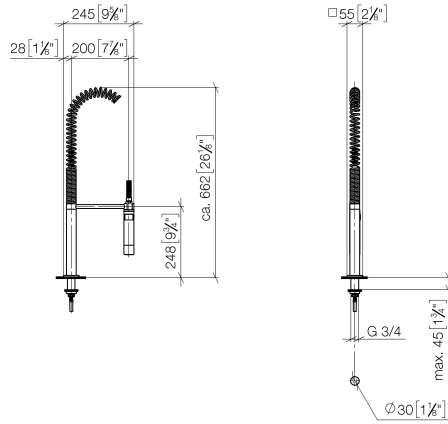

Profi spray set - Brushed Dark Platinum

LOT

27 784 970

- spray flow
- automatic diverter for spout/Profi spray set
- height of mixer 665 mm
- individual rosette 55 x 55 mm
- profi spray hole diameter 30mm
- sprayface with anti-scaling system
- lead-free

Can only be combined with 32800680, 32843680.

Intrinsic protection against back flow.

	Brushed Dark Platinum	27 784 970-99
	Chrome	27 784 970-00
	Brushed Platinum	27 784 970-06
	Platinum	27 784 970-08
	Dark Chrome	27 784 970-19
	Brushed Chrome	27 784 970-93

27 784 970

mm [inches]
M 1:10

Flow rate chart

Certificates

Belgaqua_22_277_2
7_3.

27 784 970

Parts for other finishes can be found here: [Chrome](#)