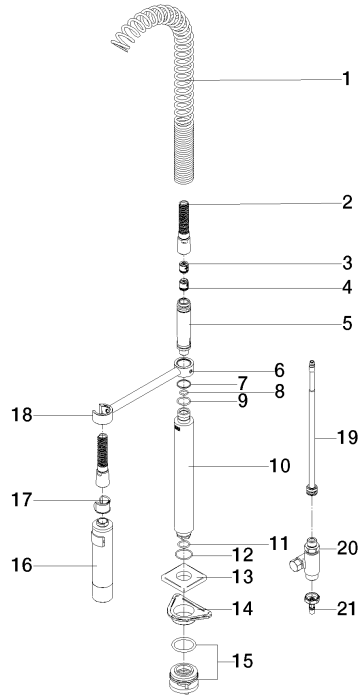

SERIES-VARIOUS Profi spray set - Chrome

27 785 970

SERIES-VARIOUS Profi spray set - Chrome

27 785 970

Spare parts list

No.	Item Number	Name	Quantity used	Delivery time
1	09 16 02 034 90	spring	1	2
2	90 30 02 065 00-00	hose	1	10
3	09 23 01 046 90	back-flow preventer	1	2
4	90 23 01 141 00 90	back-flow preventer	1	2
5	09 30 01 067 10-00	adaptor	1	10
6	09 31 11 049 90	pin	1	2
7	09 14 15 012 90	ring	1	2
8	09 14 10 003 90	seal	1	2
9	09 14 10 031 90	seal	1	2
10	90 11 10 099 00-00	connection	1	-
Spare part can no longer be ordered, please order the replacement item				
11	90 14 10 010 00 90	seal	1	2
12	09 14 10 120 90	seal	1	2
13	90 27 97 033 00-00	rosette	1	10
14	09 18 40 090 90	sleeve	1	2
15	90 23 10 048 00 90	fixing set	1	2
16	04 12 11 094 10-00	shower	1	10
17	90 18 40 035 00 90	sleeve	1	2
18	04 17 20 014 00-00	holder	1	10
19	90 28 20 068 00 90	connection	1	2
20	90 17 09 046 12 90	diverter	1	2
21	04 30 04 019 00 90	hose	1	2