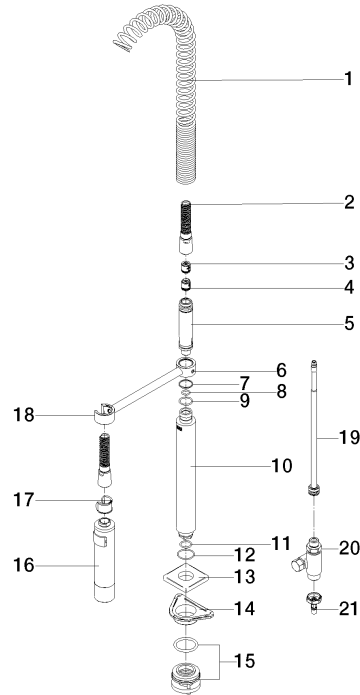

SERIES-VARIOUS Profi spray set - Brushed Dark Platinum

27 785 970

Parts for other
finishes can be found
here: [Chrome](#)

SERIES-VARIOUS Profi spray set - Brushed Dark Platinum

27 785 970

Spare parts list

No.	Item Number	Name	Quantity used	Delivery time
1	09 16 02 034 90	spring	1	2
2	90 30 02 065 00-99	hose	1	30
3	09 23 01 046 90	back-flow preventer	1	2
4	90 23 01 141 00 90	back-flow preventer	1	2
5	09 30 01 067 10-99	adaptor	1	60
6	09 31 11 049 90	pin	1	2
7	09 14 15 012 90	ring	1	2
8	09 14 10 003 90	seal	1	2
9	09 14 10 031 90	seal	1	2
10	90 11 10 099 00-99	connection	1	-
Spare part can no longer be ordered, please order the replacement item				
11	90 14 10 010 00 90	seal	1	2
12	09 14 10 120 90	seal	1	2
13	90 27 97 033 00-99	rosette	1	-
Spare part can no longer be ordered, please order the replacement item				
14	09 18 40 090 90	sleeve	1	2
15	90 23 10 048 00 90	fixing set	1	2
16	04 12 11 094 10-99	shower	1	60
17	90 18 40 035 00 90	sleeve	1	2
18	04 17 20 014 00-99	holder	1	60
19	90 28 20 068 00 90	connection	1	2
20	90 17 09 046 12 90	diverter	1	2
21	04 30 04 019 00 90	hose	1	2